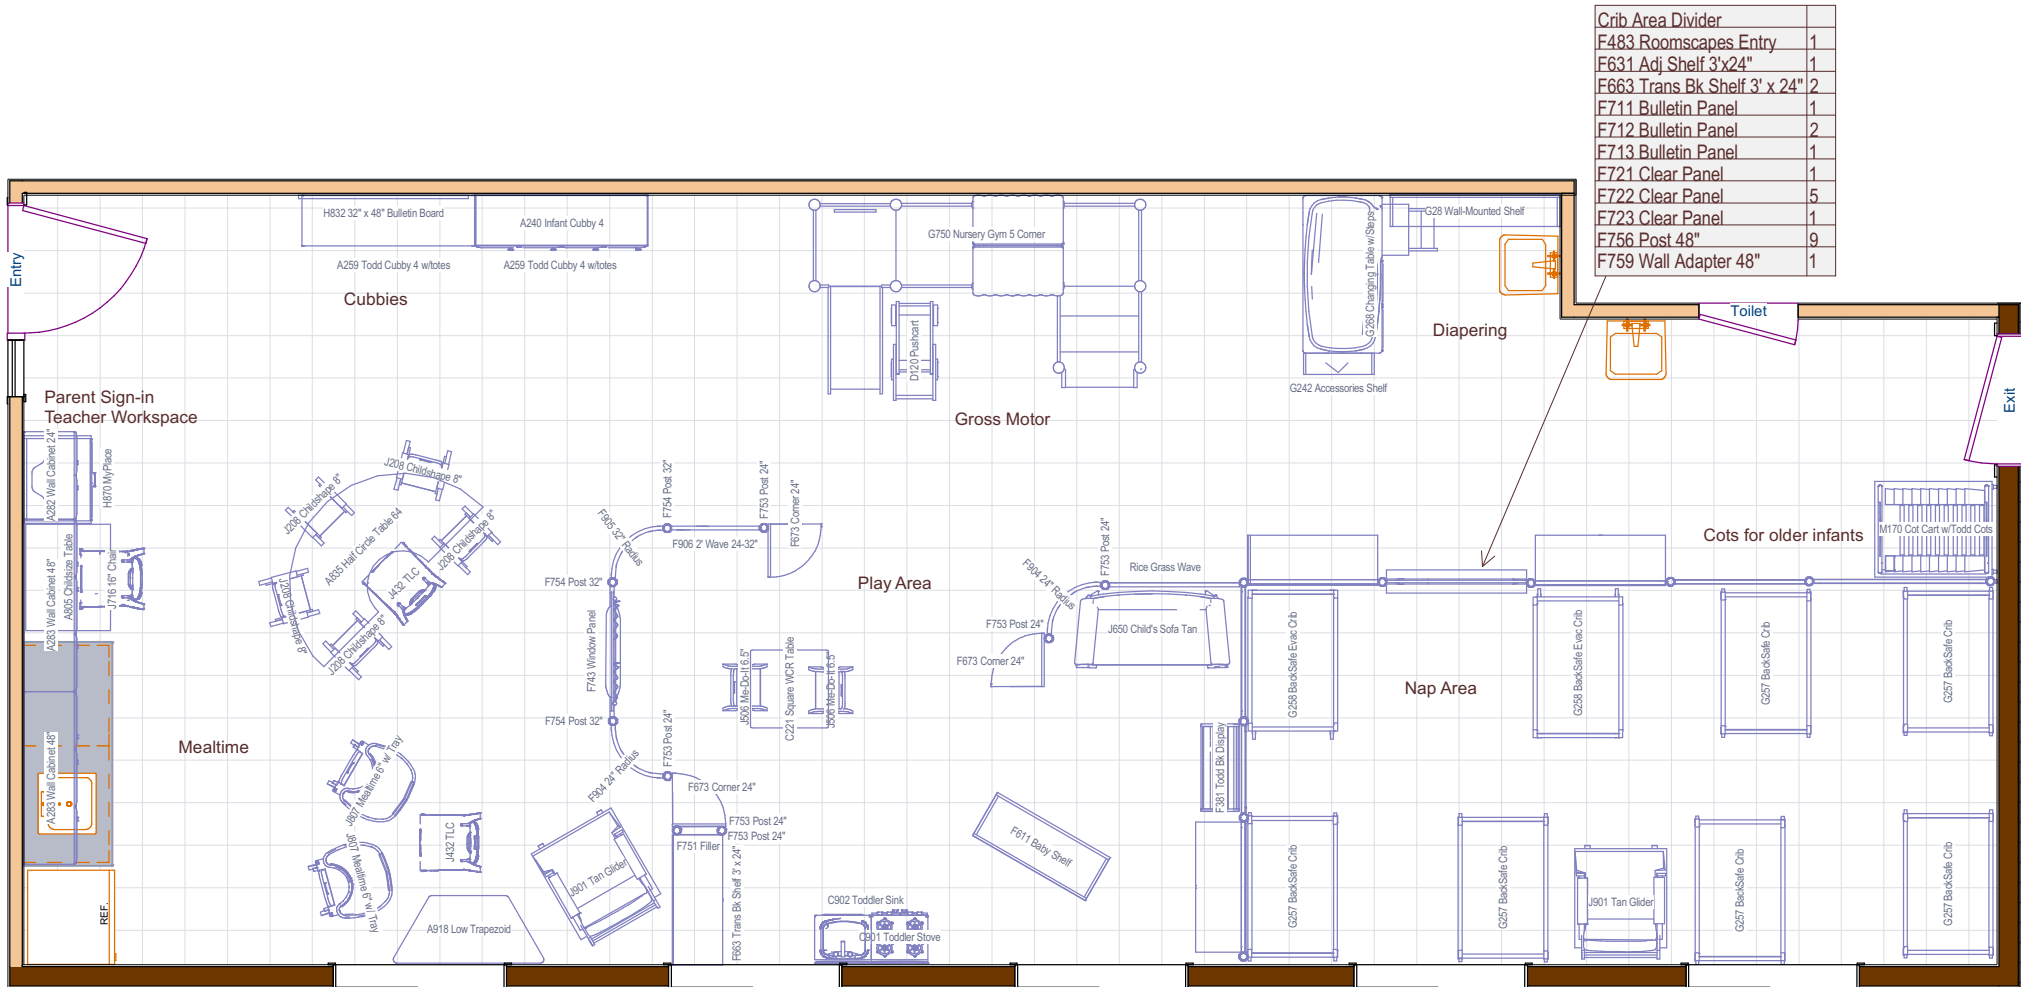

Sample Infant C

12 Children 6-18months

(Approximately 812 sq feet / \$25,400)

Need to customize? Call 800.777.4244 or email Sales@CommunityPlaythings.com

Sample Infant C

12 Children 6-18months

(Approximately 812 sq feet / \$25,400)

Need to customize? Call 800.777.4244 or email Sales@CommunityPlaythings.com

Crib Area Divider	
F483 Roomscapes Entry	1
F631 Adj Shelf 3'x24"	1
F663 Trans Bk Shelf 3' x 24"	2
F711 Bulletin Panel	1
F712 Bulletin Panel	2
F713 Bulletin Panel	1
F721 Clear Panel	1
F722 Clear Panel	5
F723 Clear Panel	1
F756 Post 48"	9
F759 Wall Adapter 48"	1