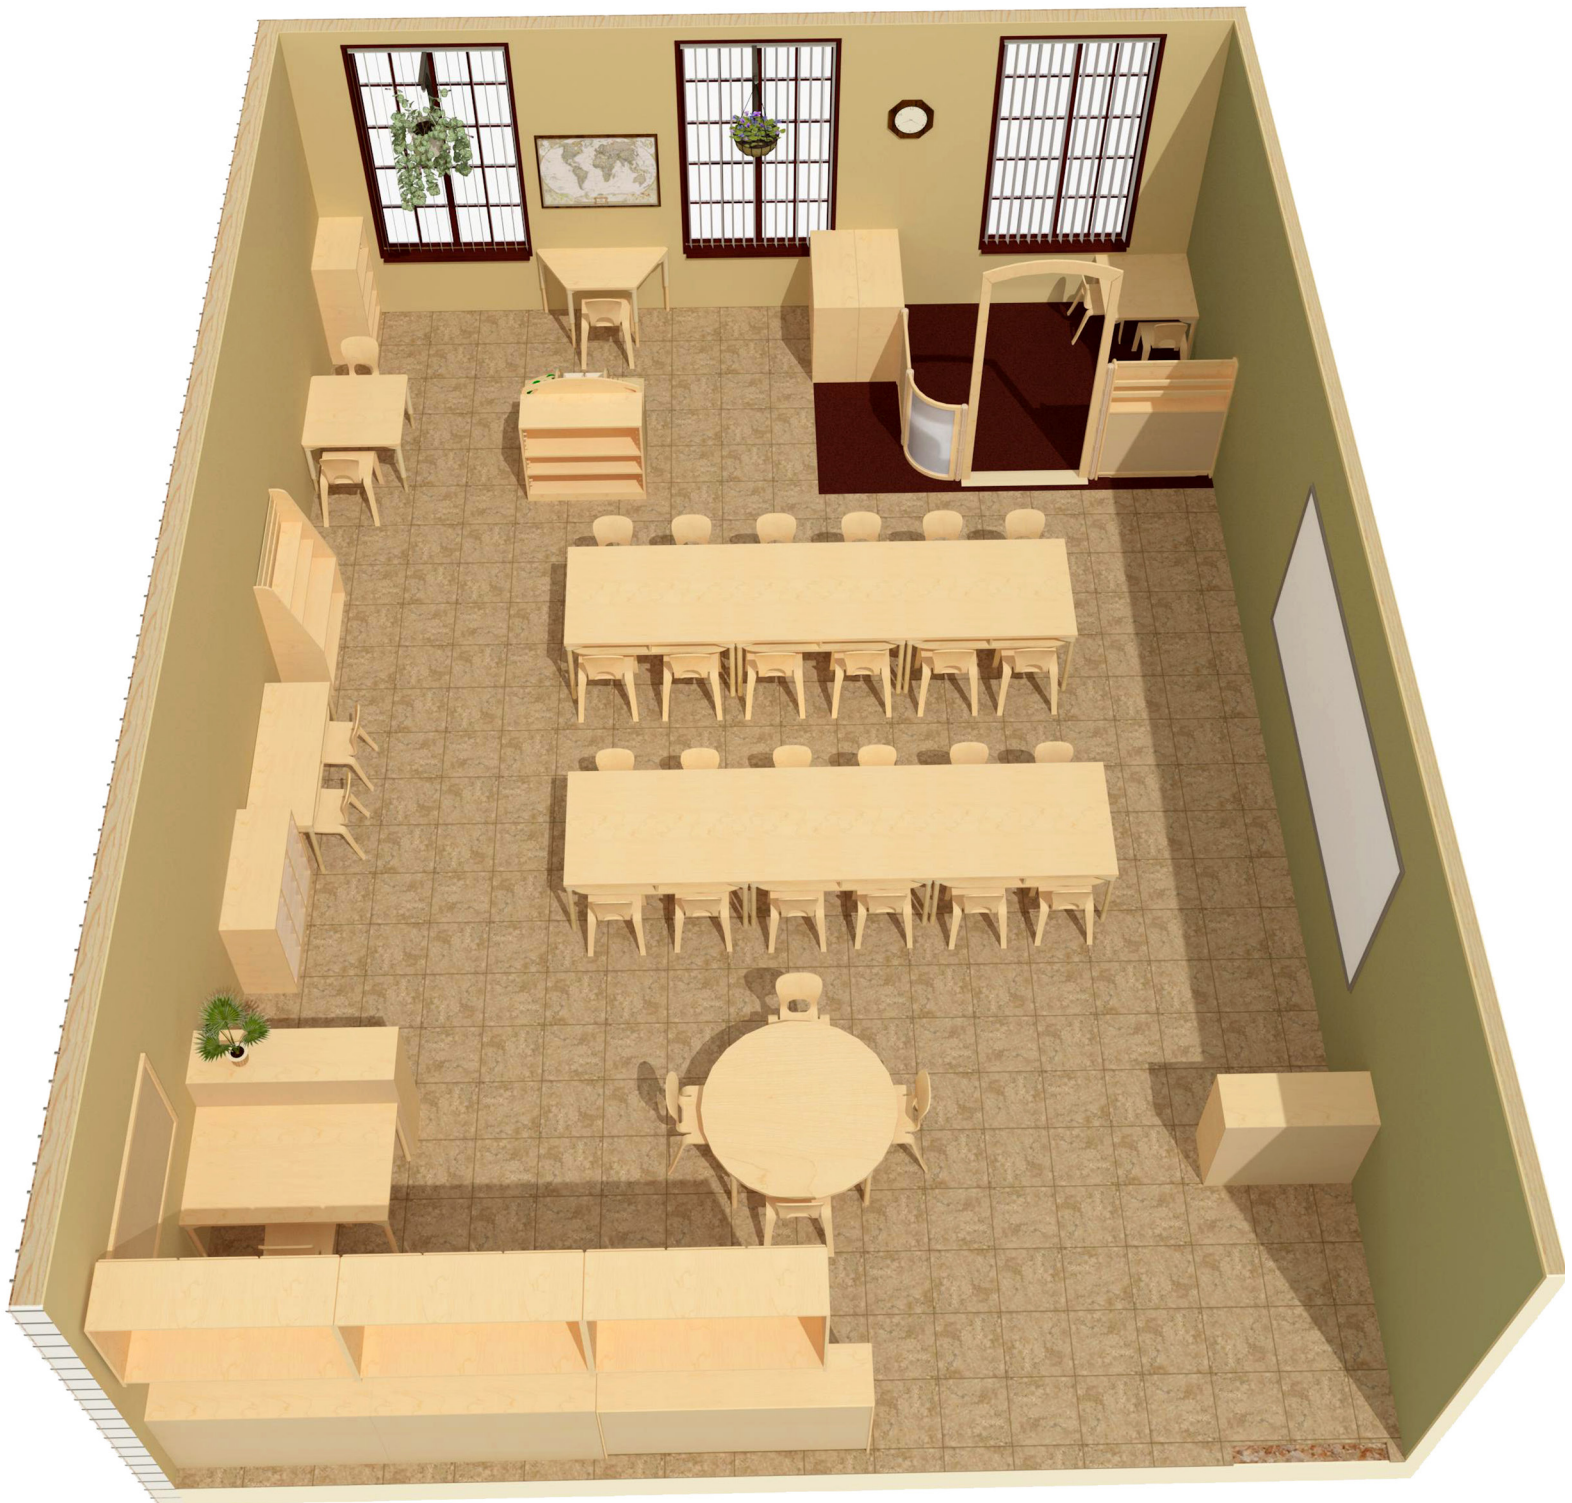

Sample School Age C

24 Children 8-10yrs

(Approximately 750 sq feet / \$21,320)

Need to customize? Call 800.777.4244 or email Sales@CommunityPlaythings.com

Sample School Age C

24 Children 8-10yrs

(Approximately 750 sq feet / \$21,320)