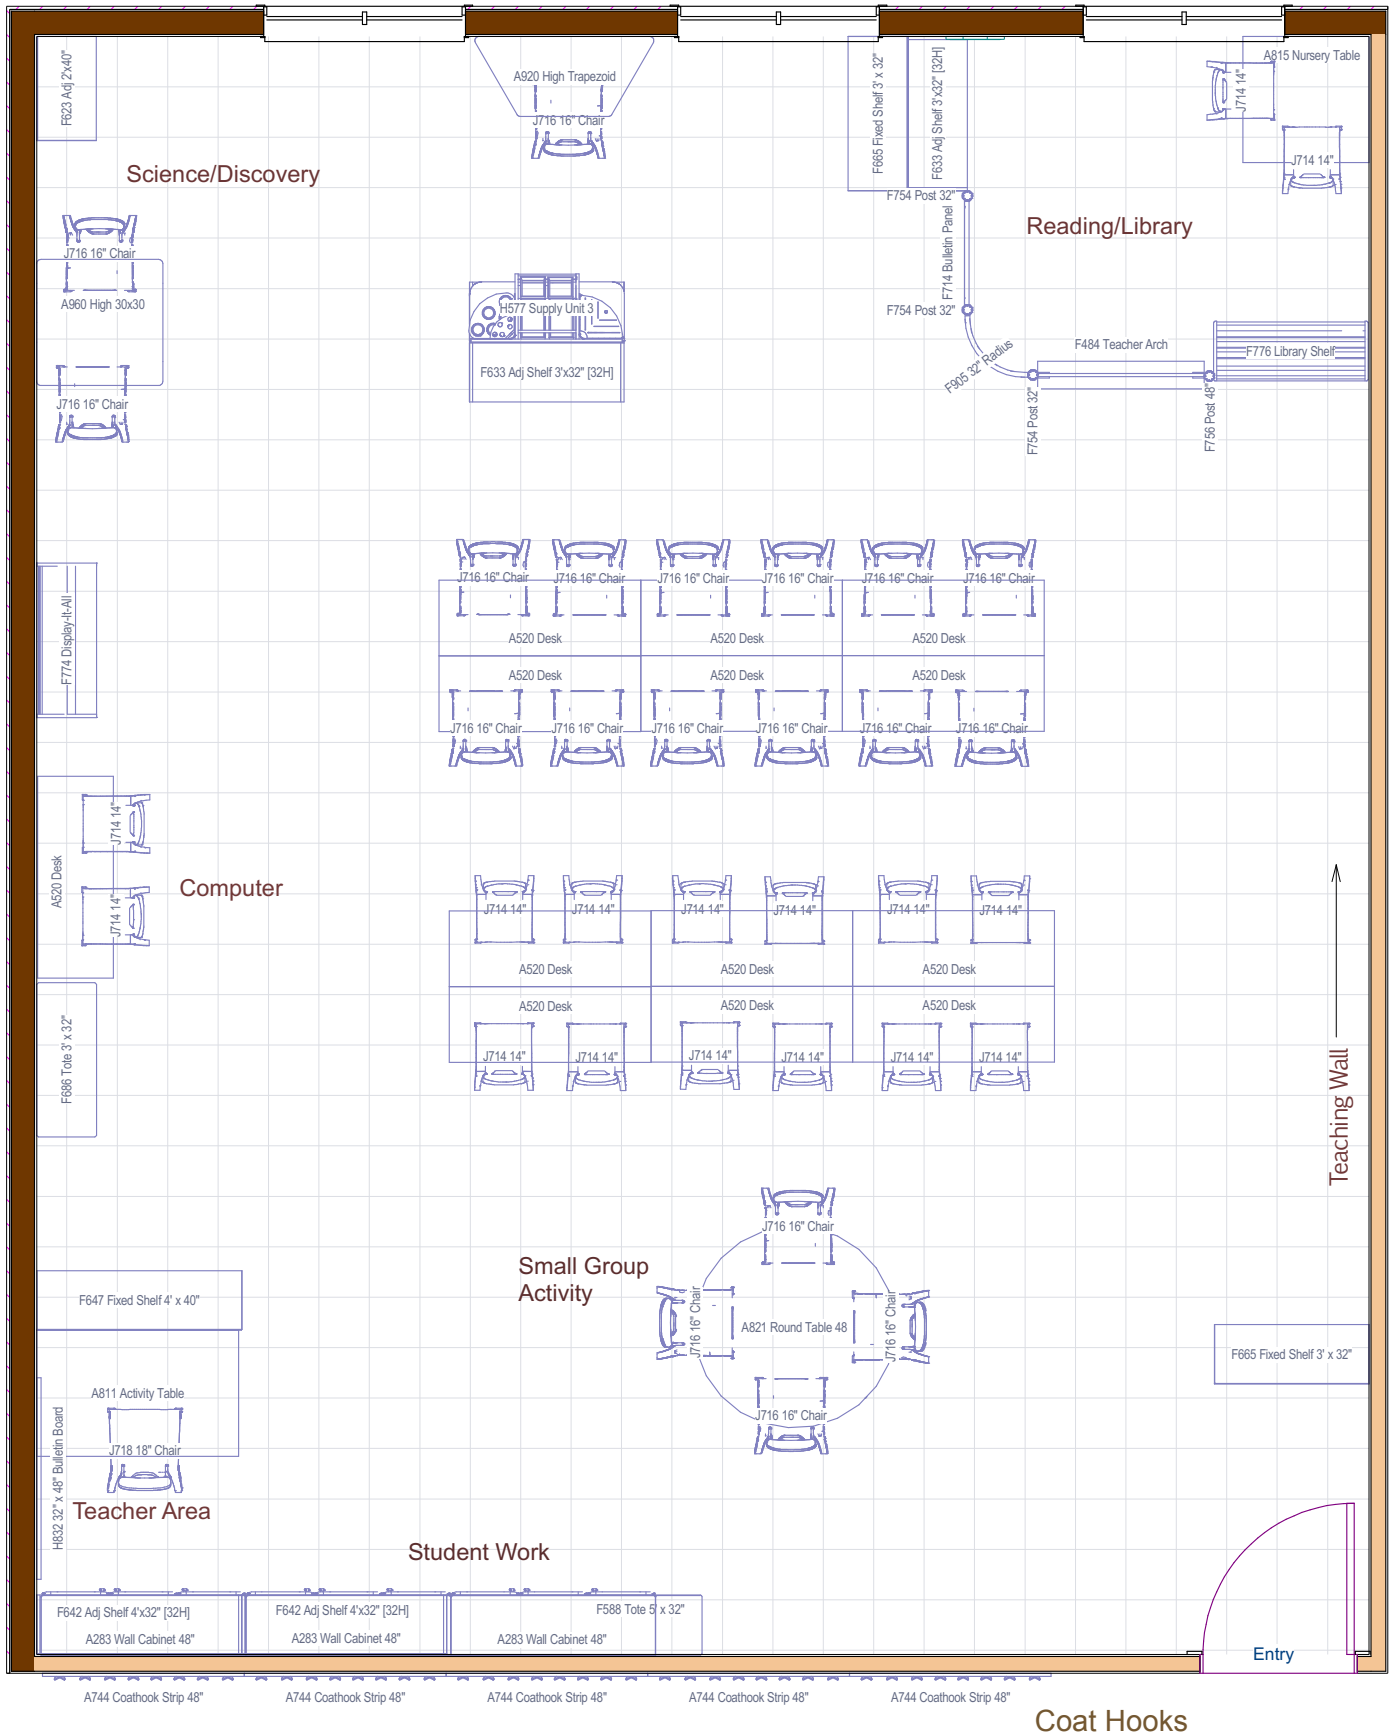

Sample School Age C

24 Children 8-10yrs

(Approximately 750 sq feet / $21,320)

Need to customize? Call 800.777.4244 or email Sales@CommunityPlaythings.com

Coat Hooks