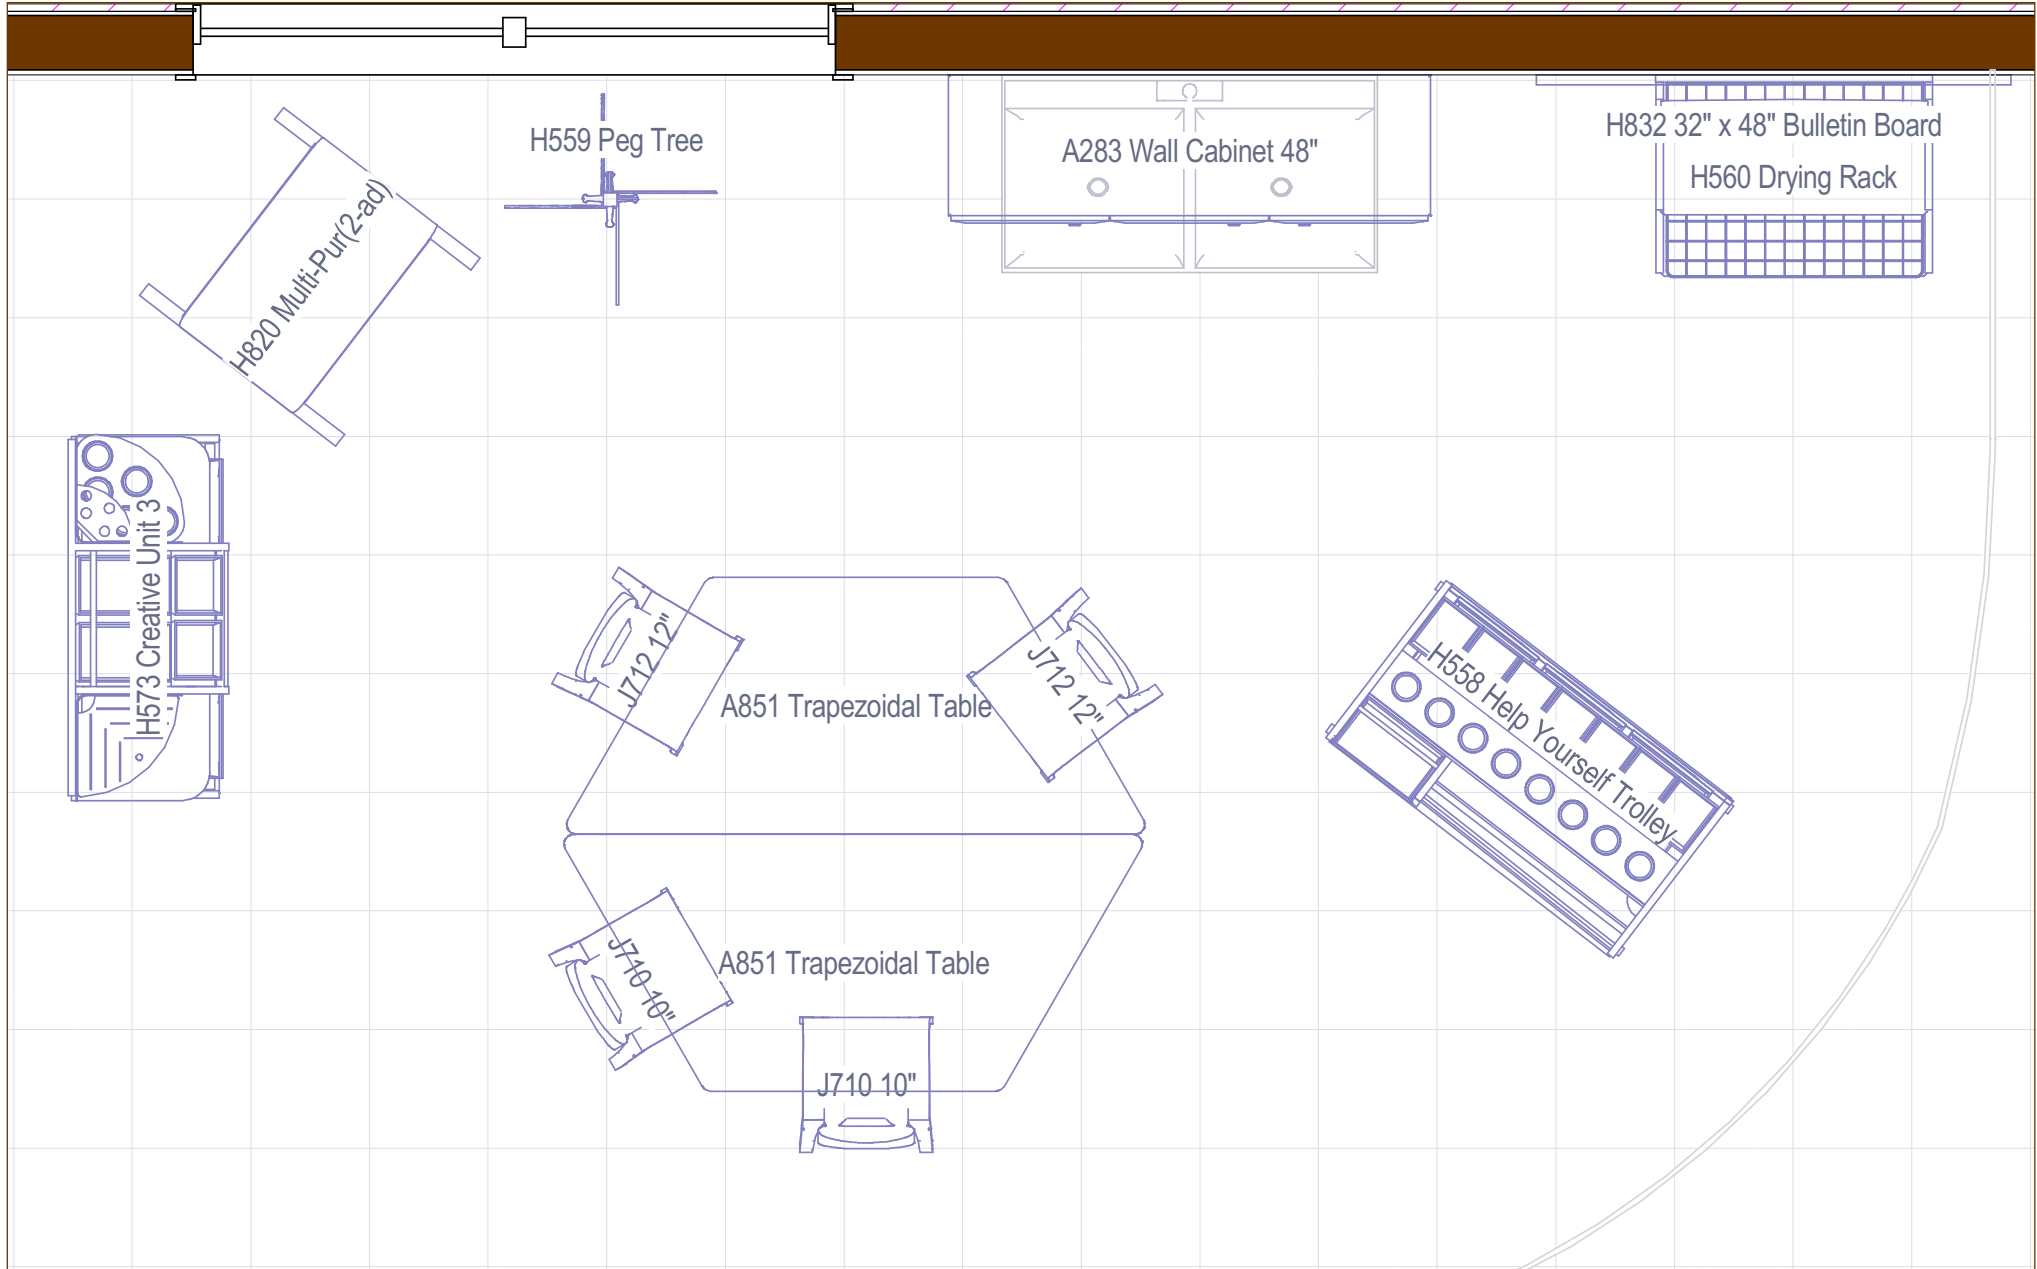

## Art/Craft Area

Need to customize? Call 800-777-4244  
or email [Sales@CommunityPlaythings.com](mailto:Sales@CommunityPlaythings.com)

Item no.	Description	Qty	Price	Total Price
A283	Wall-Mounted Cabinet 48"	1	\$595.00	\$595.00
A851	Classroom Trapezoidal Table	2	\$250.00	\$500.00
H558	Help Yourself Trolley w/ totes or baskets	1	\$605.00	\$605.00
H559	Peg Tree	1	\$116.00	\$116.00
H560	Drying Rack	1	\$540.00	\$540.00
H573	Creative Unit 3 w/ totes or baskets	1	\$780.00	\$780.00
H820	Multi-purpose Easel	1	\$375.00	\$375.00
H832	Bulletin Board 32" x 48"	2	\$205.00	\$410.00
J710	Woodcrest Chair 10"	2	\$90.00	\$180.00
J712	Woodcrest Chair 12"	2	\$104.00	\$208.00
			<b>Total:</b>	<b>\$4,309.00</b>