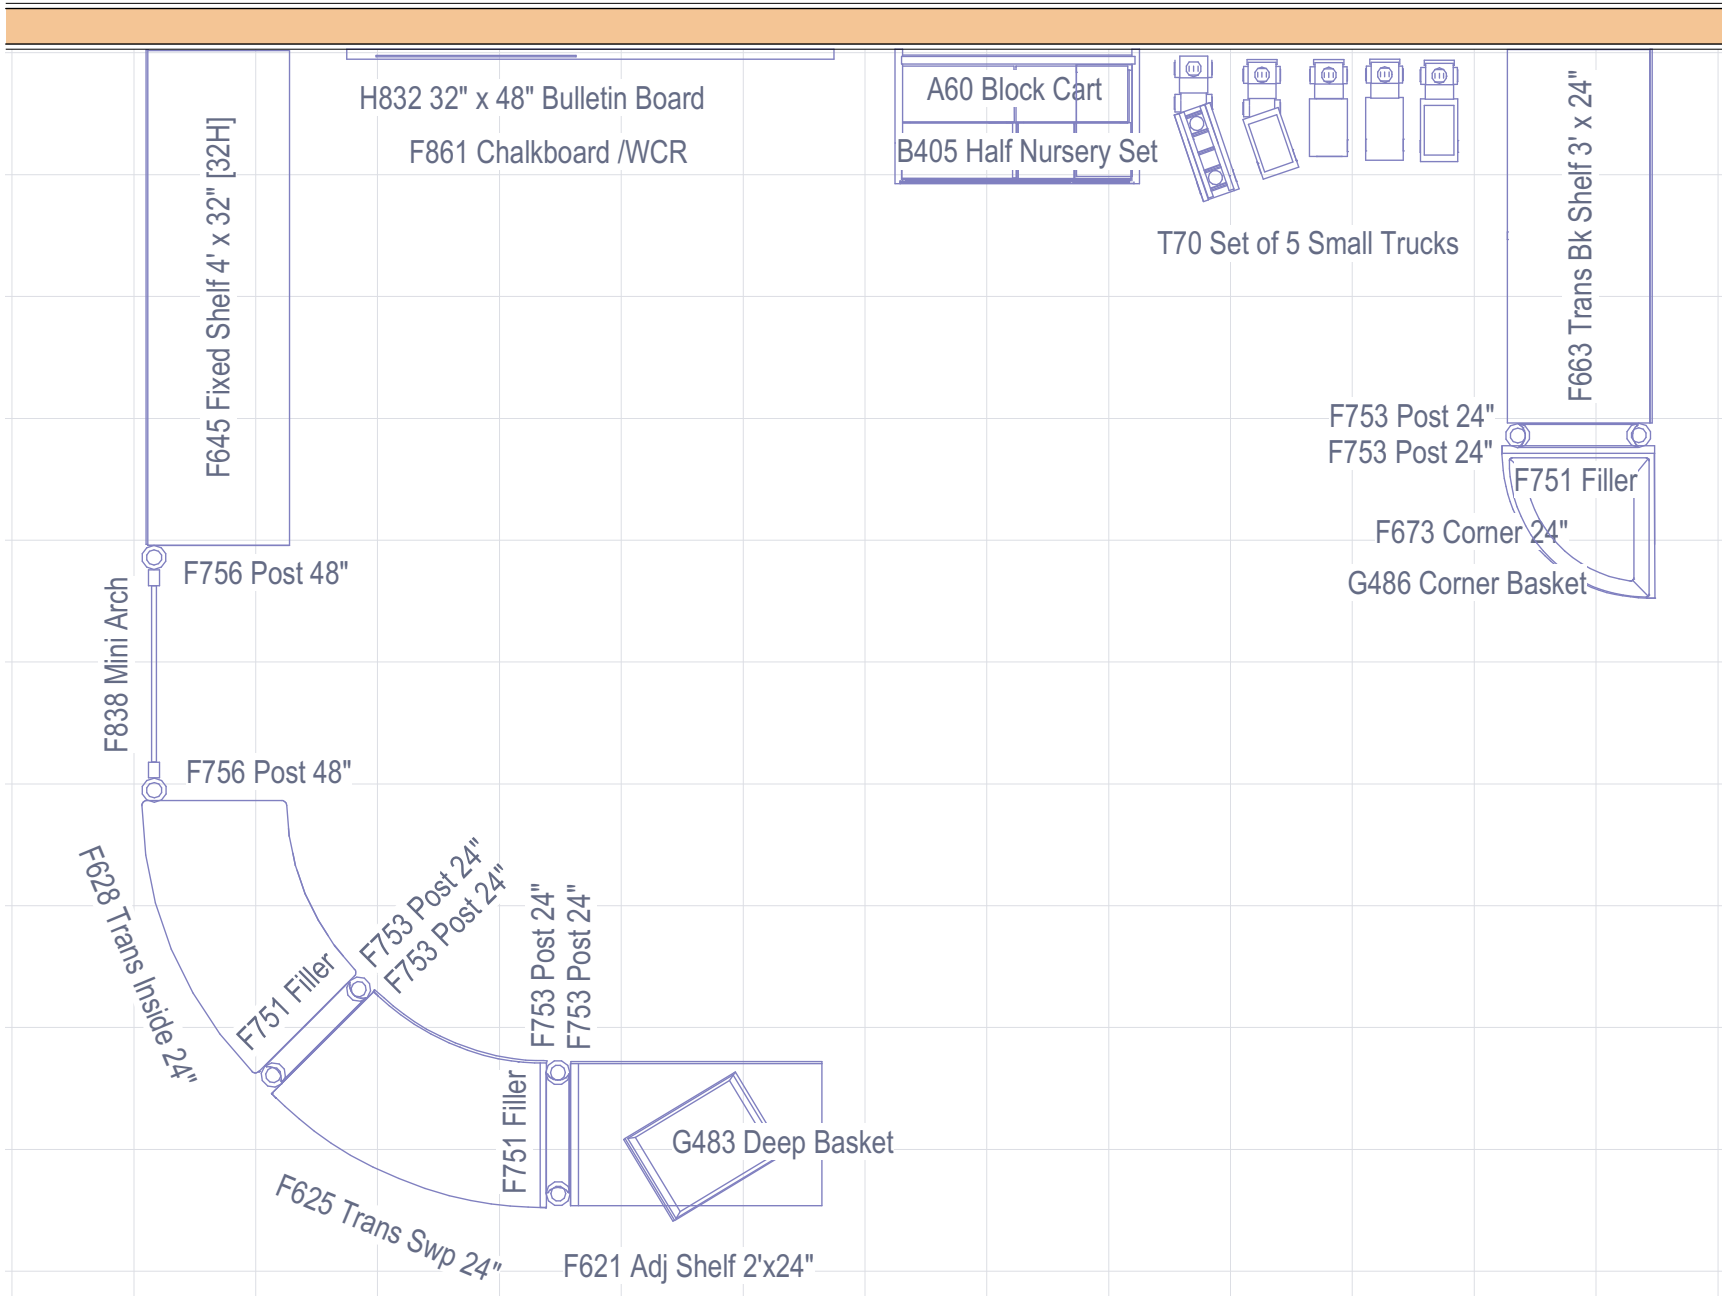

# Block/Construction Area

Need to customize? Call 800-777-4244  
or email [Sales@CommunityPlaythings.com](mailto:Sales@CommunityPlaythings.com)

Item no.	Description	Qty	Price	Total Price
A60	Block Cart	1	\$144.00	\$144.00
B405	Half Nursery Set Mini Hollow	1	\$365.00	\$365.00
F621	Adjustable Shelf 2' x 24"	1	\$280.00	\$280.00
F625	Translucent Back Sweep Shelf 24"	1	\$295.00	\$295.00
F628	Translucent Back Inside Sweep Shelf 24"	1	\$315.00	\$315.00
F645	Fixed Shelf 4' x 32"	1	\$520.00	\$520.00
F663	Translucent Back Shelf 3' x 24"	1	\$345.00	\$345.00
F673	Corner Shelf 24"	1	\$185.00	\$185.00
F751	Filler	3	\$5.00	\$15.00
F753	Roomscapes Post 24"	6	\$24.00	\$144.00
F756	Roomscapes Post 48"	2	\$38.00	\$76.00
F838	Mini Arch	1	\$63.00	\$63.00
F861	Chalk Cover for Shelf or Panel	1	\$80.00	\$80.00
G462	Half School Set Unit Blocks	1	\$1,065.00	\$1,065.00
G483	Deep Basket	1	\$13.00	\$13.00
G486	Corner Basket	1	\$15.00	\$15.00
H832	Bulletin Board 32" x 48"	1	\$205.00	\$205.00
T70	Set of Five Small Trucks	1	\$260.00	\$260.00
			<b>Total:</b>	<b>\$4,385.00</b>