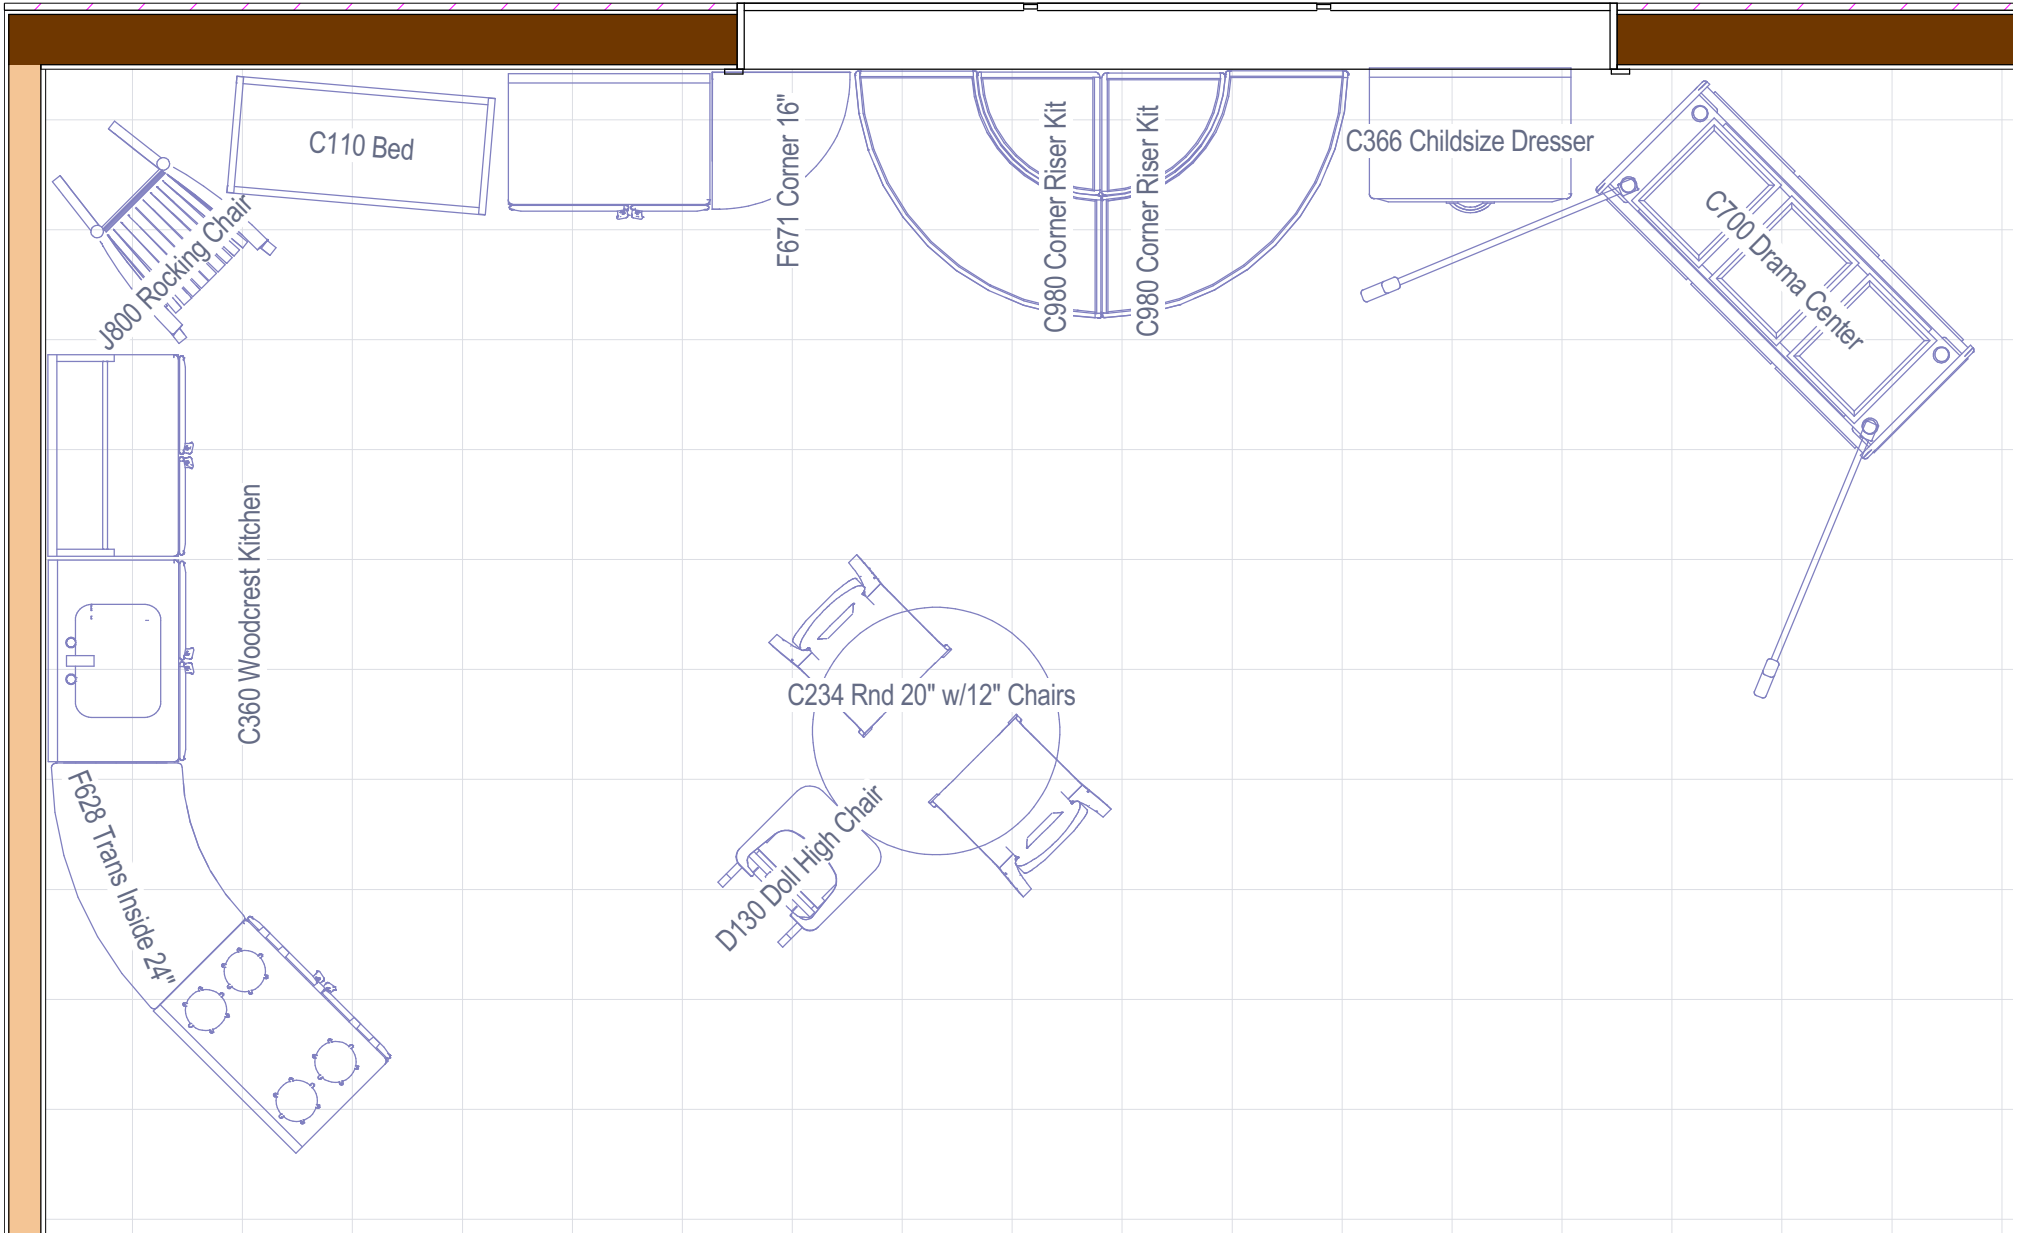

Dramatic Play

Need to customize? Call 800-777-4244
or email Sales@CommunityPlaythings.com