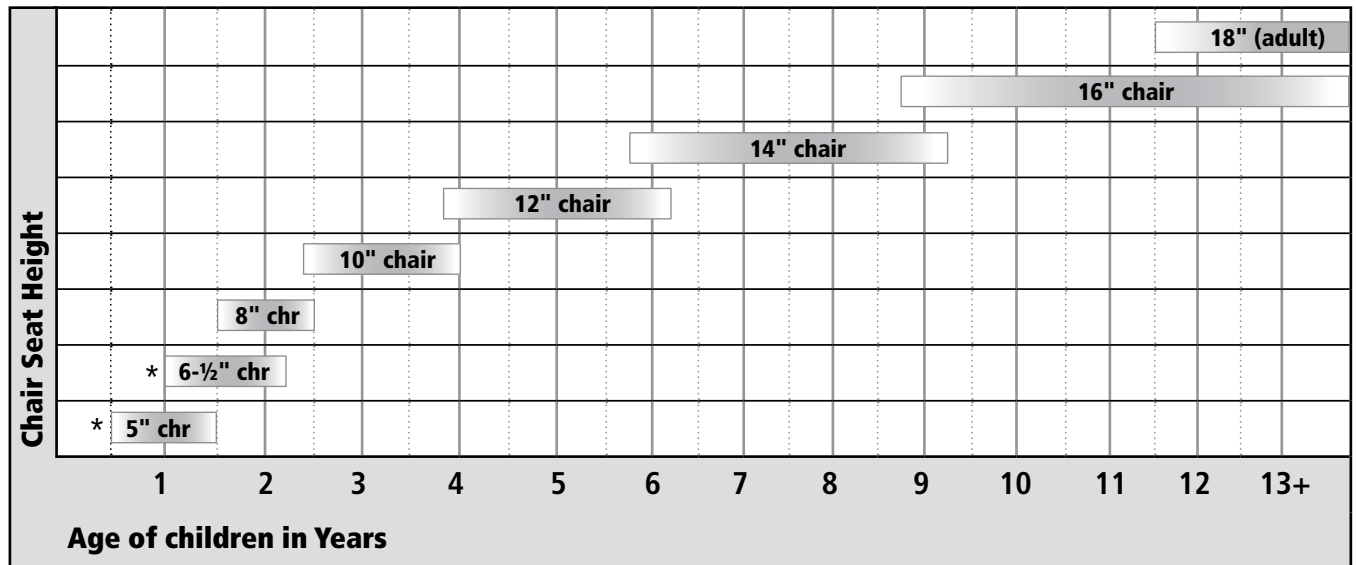

Chair & Table Height Guidelines

It comes down to a simple formula—comfort equals concentration and contentment. If children have furniture shaped to support their bodies’ best posture, they can stay focused on the work, play, or lunch in front of them.

The chart below is a guide based on international averages for children’s size by age. As you are aware, there is great variation within one year, and everyone is growing fast. You may wish to order chairs in several heights, so you can fit each child appropriately and adapt as time goes on.

You can also determine the best chair height by seating a child on any surface with knees at 90° and feet flat on the floor. Then measure the distance from the floor to the seating surface. That’s the chair height you want.

Children should never sit for prolonged periods in the wrong size chair with their feet dangling. A chair should comfortably fit the child and allow the child to sit in a natural, relaxed, supported way while keeping his/her feet on the floor or a stable surface to improve postural stability.

Professor Alan Hedge, Ph.D., CPE, Director
Human Factors and Ergonomics Laboratory
Cornell University, Ithaca, NY

Chair Height Guidelines

* For small chairs see Me-Do-It Chairs on page 151

Table Top Height Guidelines

Chair Seat Height	5"	6½"	8"	10"	12"	14"	16"	18"
Table Top Height	12"	14"	16"	18"	20"	22"	24"–26"	26"–30"
Desk Top Height with allowance for storage compartment	NA	NA	NA	NA	22"	24"	26"–28"	28"–30"