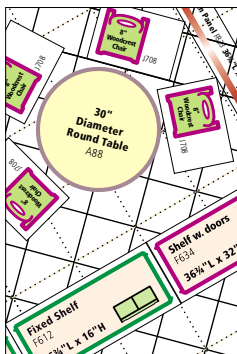

Community Playthings Planning Templates

Grab your scissors and tape! It's not a collage, but these Planning Templates can help you decide which items to choose and where to put them in your room. You'll find all our catalog products except the small items like transportation toys.

But wait. If you have a start-up or renovation on your hands, don't mess around with scissors. Give us a call. We have other options for center planning.

Roomscapes is a unique set of connectable shelves and panels, modular in length, height and angle. You can also use the shelves as stand-alone units. For more on Roomscapes, see our catalog or call customer service.

The grid on page 4 is a guide to make sure everything fits, and help you properly connect Roomscapes at 90° and 45° angles. The scale is 24:1 (1/2" = 1 foot).

1. Roomscapes Shelf, Panel, and Post templates are color coded for heights: 16", 24", 32", 40", and 48". Read 'How to Roomscape' (next page) before planning with this connectable system.

4. Tape or plasti-tac the templates where you want them. Remember to leave enough room for traffic and activities. If Posts are being used, Roomscapes shelves and panels should be connected at the black lines to allow correct spacing. Choose Posts as high as the tallest unit being connected. You can use single Posts or the template including two Posts and Filler.

2. Print one or more grids as needed and tape together (just cut off or fold blank margins). Measure your room and mark the outline on the layout grid you printed out. Locate your windows and doors, noting which way doors swing. Careful measurements are important.

5. Make a copy: When you have an arrangement you like, you may want to photocopy it for the record before rearranging the templates.