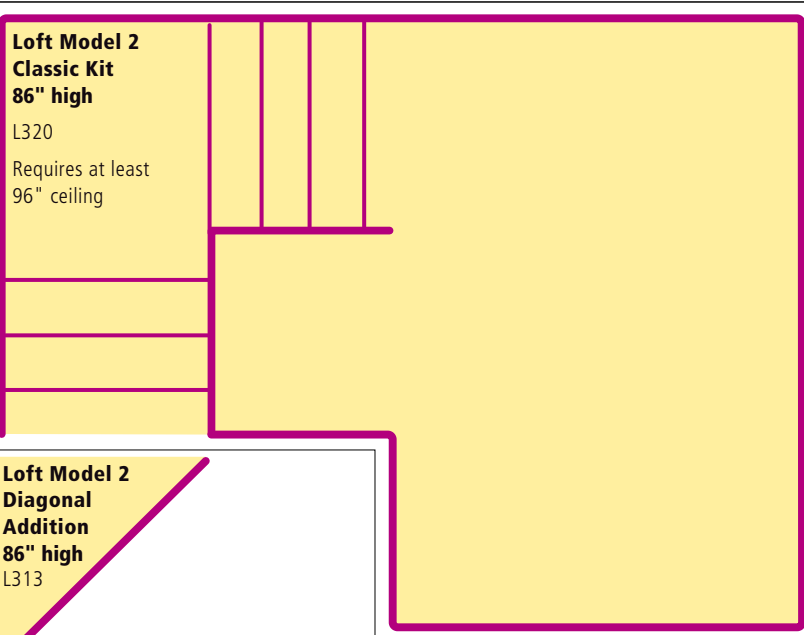

**Loft Model 2
Classic Kit
86" high**

L320
Requires at least
96" ceiling

**Loft Model 2
Diagonal
Addition
86" high**

L313