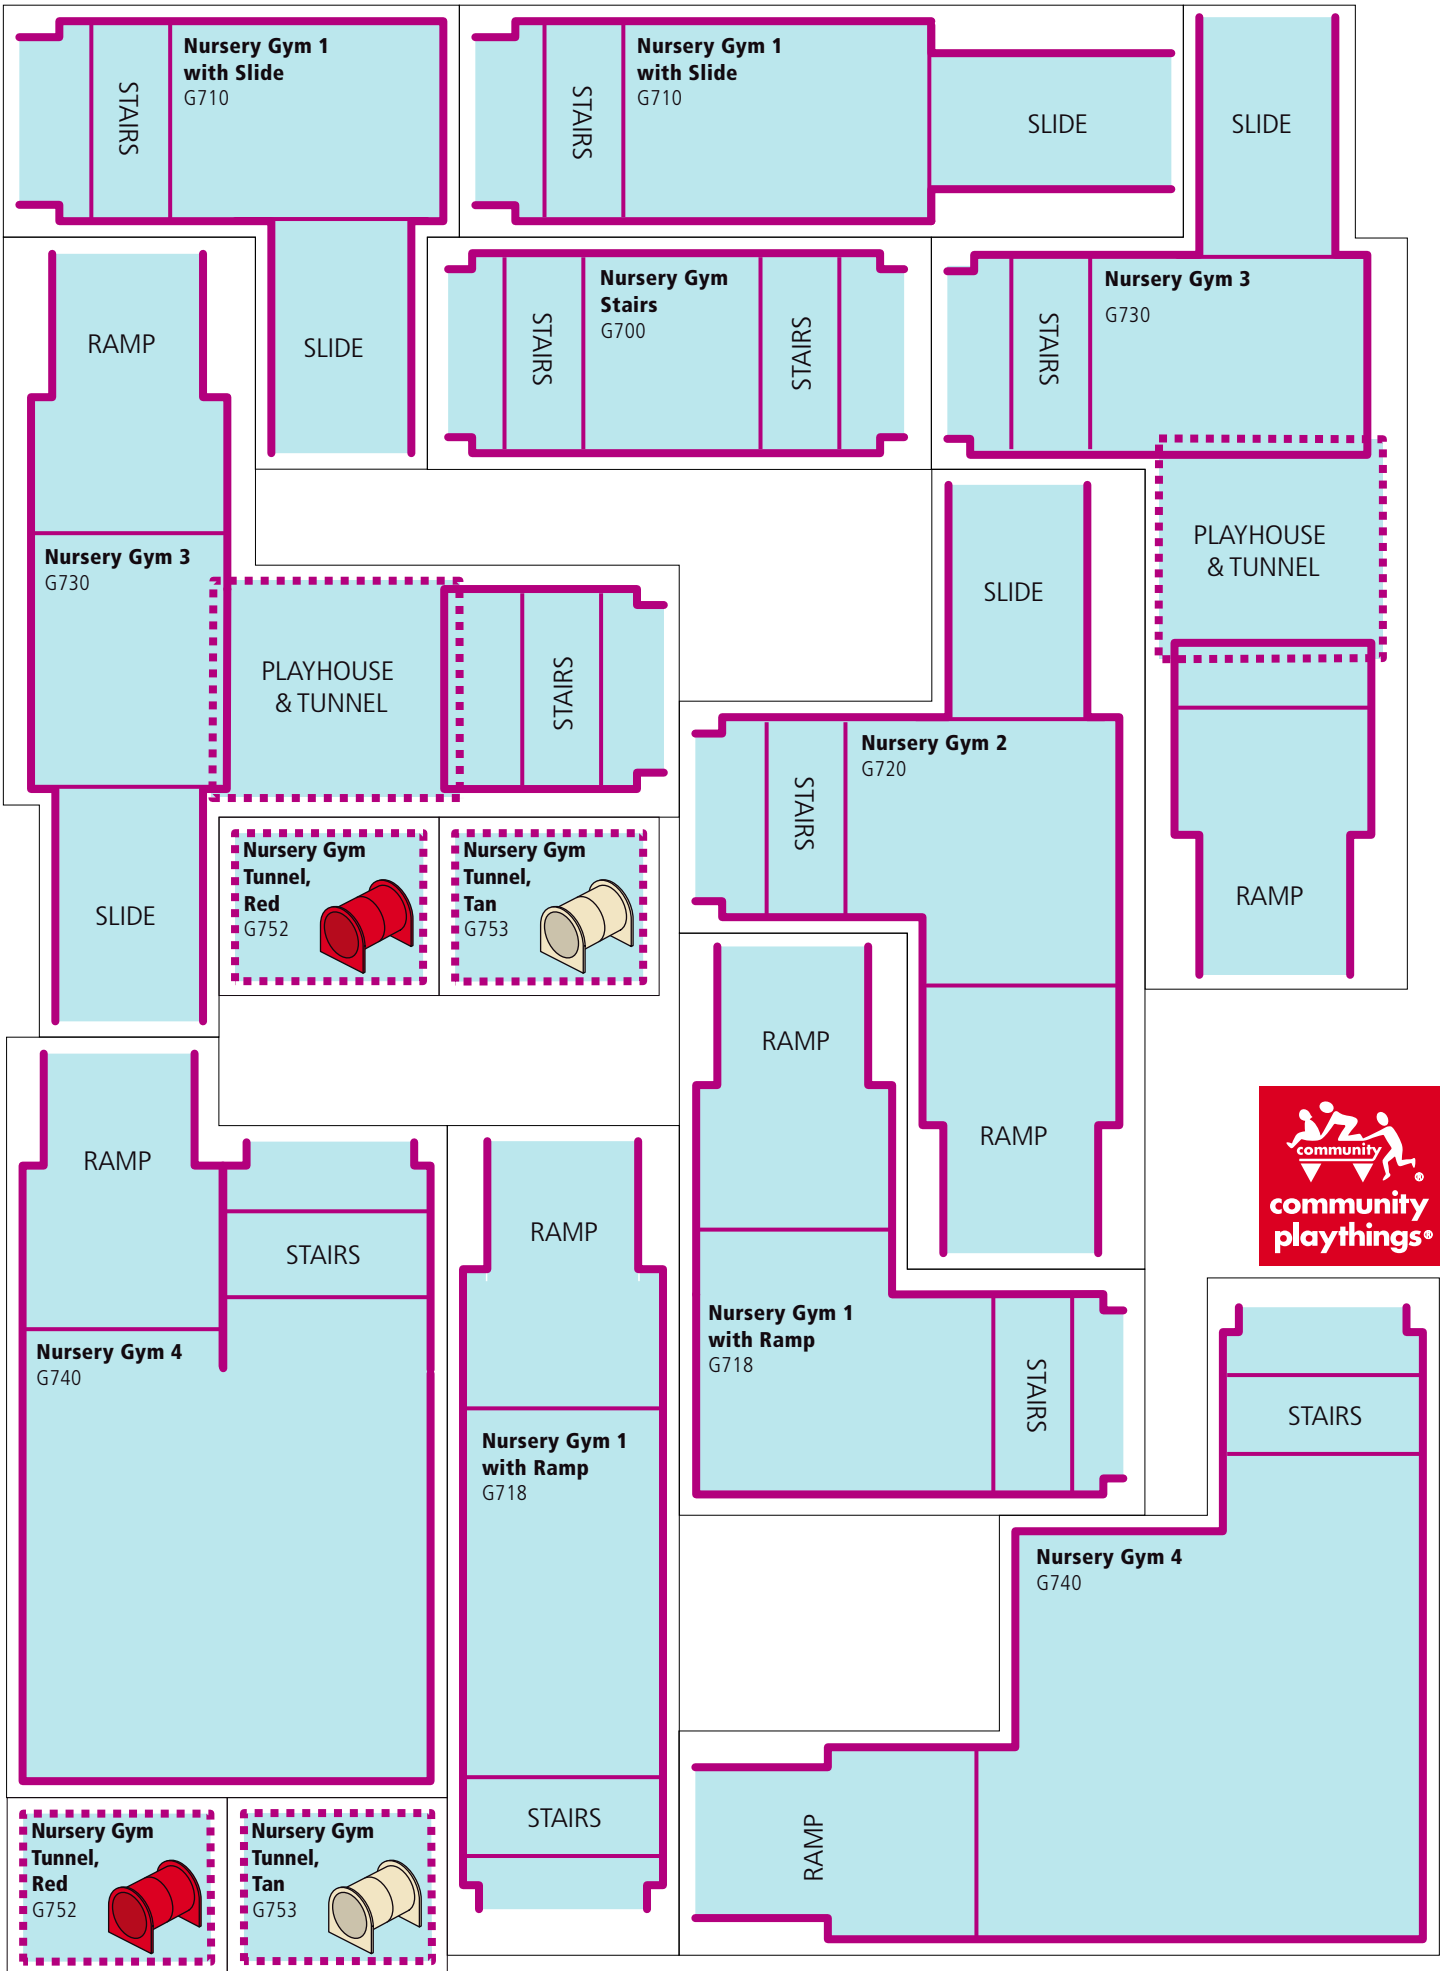

Small Sand and Water Table
(see catalog for choices)

Room for optional folded-out steps

Room for optional folded-out steps

Room for optional folded-out steps

Nursery Gym Tunnel, Red
G752

Nursery Gym Tunnel, Red
G752