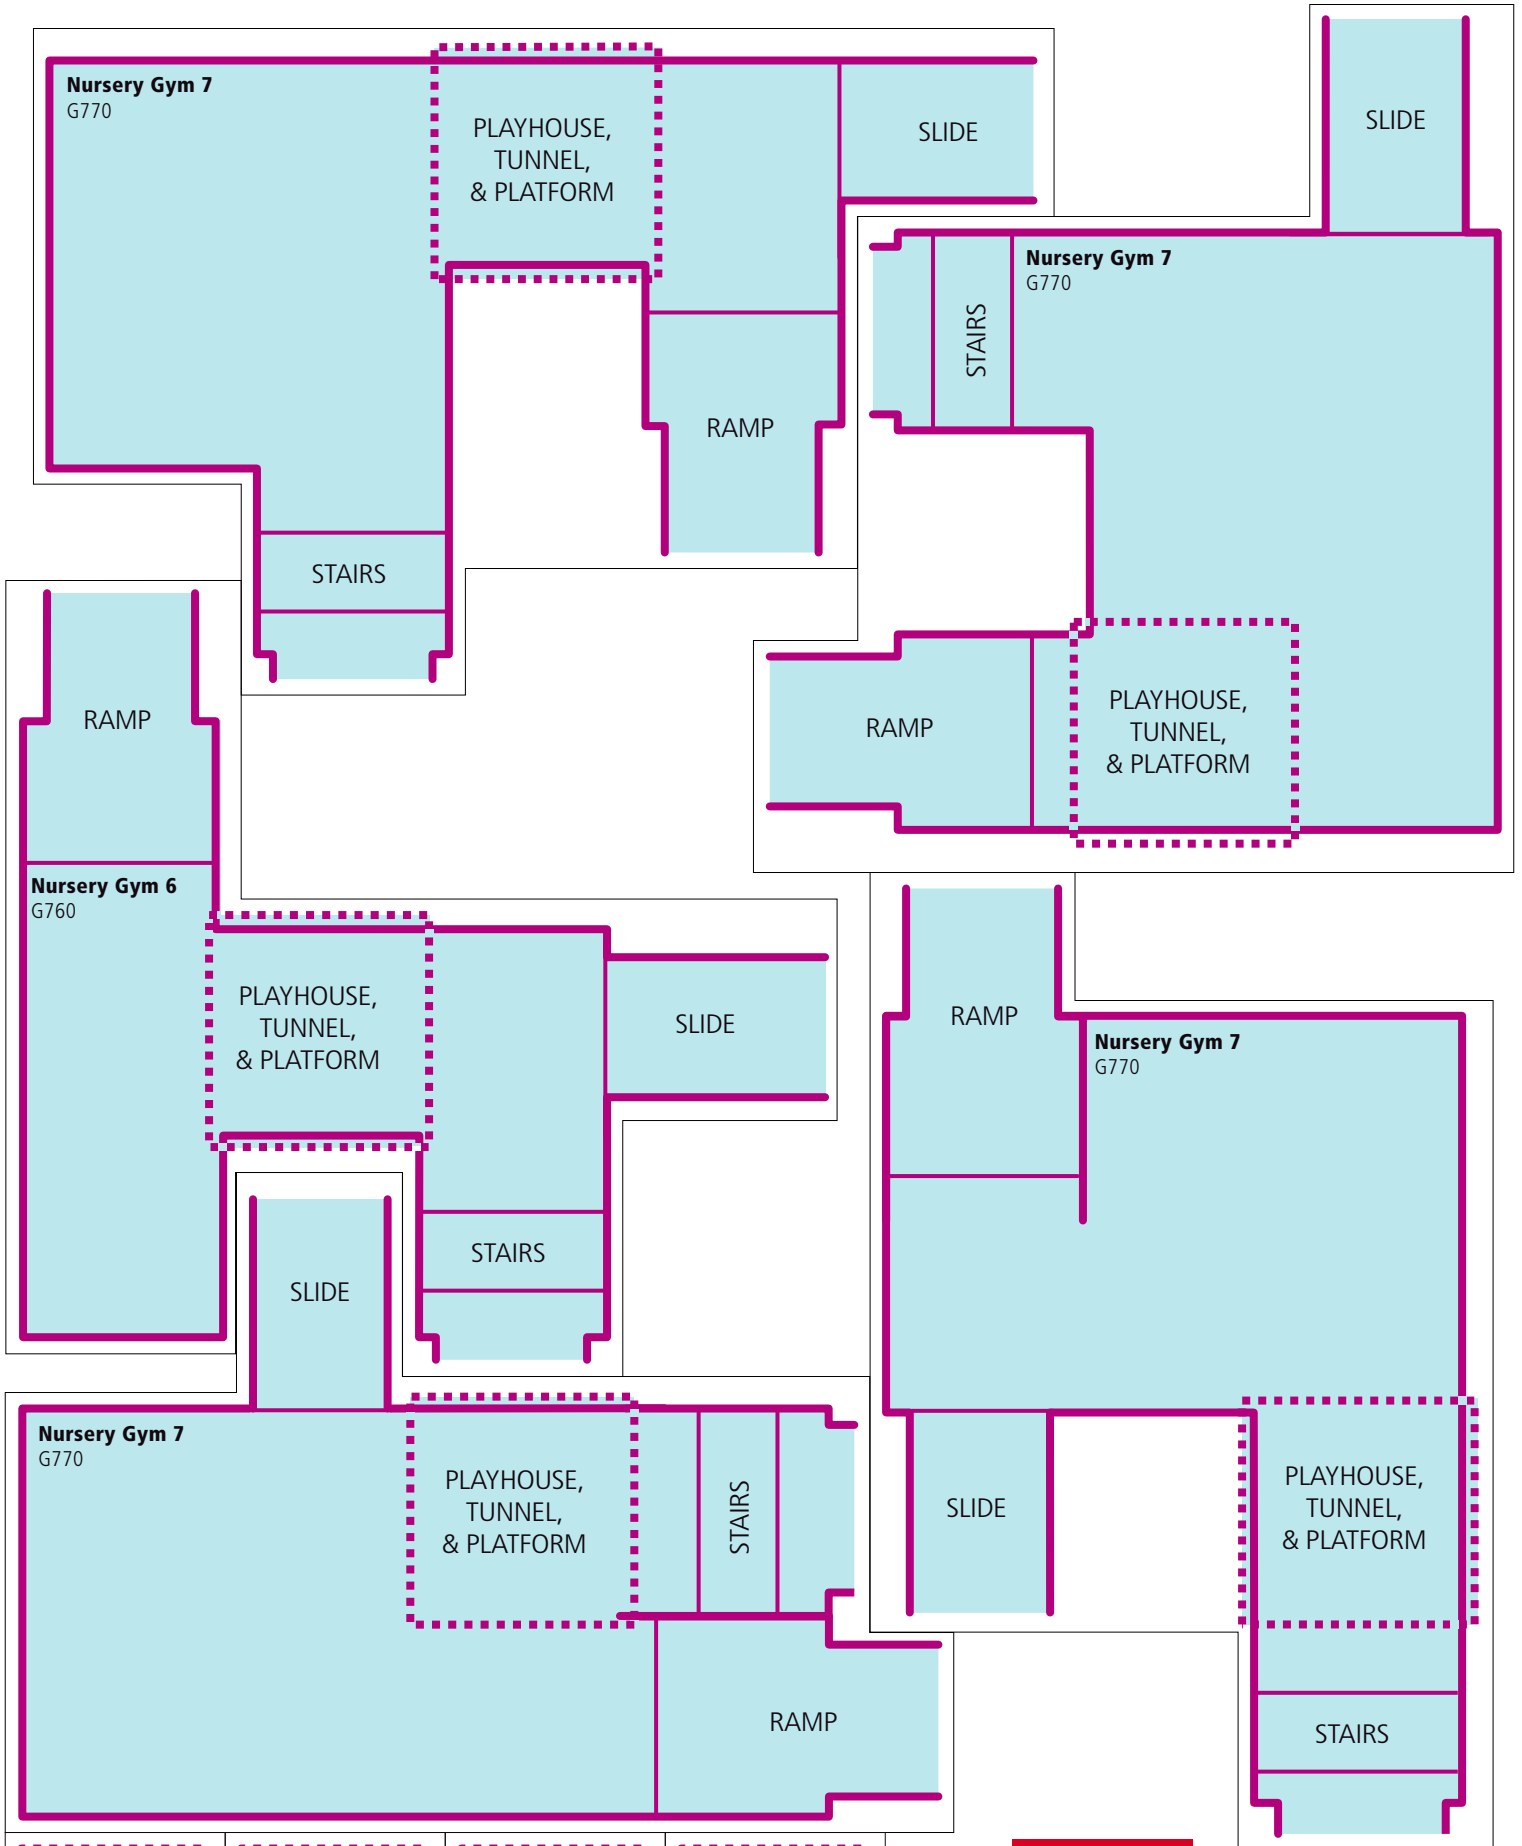

Small Sand and Water Table
(see catalog for choices)

Large Sand and Water Table with Canopy
(see catalog for choices)

Large Sand and Water Table
(see catalog for choices)

Small Sand and Water Table
(see catalog for choices)

Small Sand and Water Table
(see catalog for choices)

Room for optional folded-out steps

Room for optional folded-out steps

Room for optional folded-out steps

Nursery Gym Tunnel, Red
G752

Nursery Gym Tunnel, Red
G752