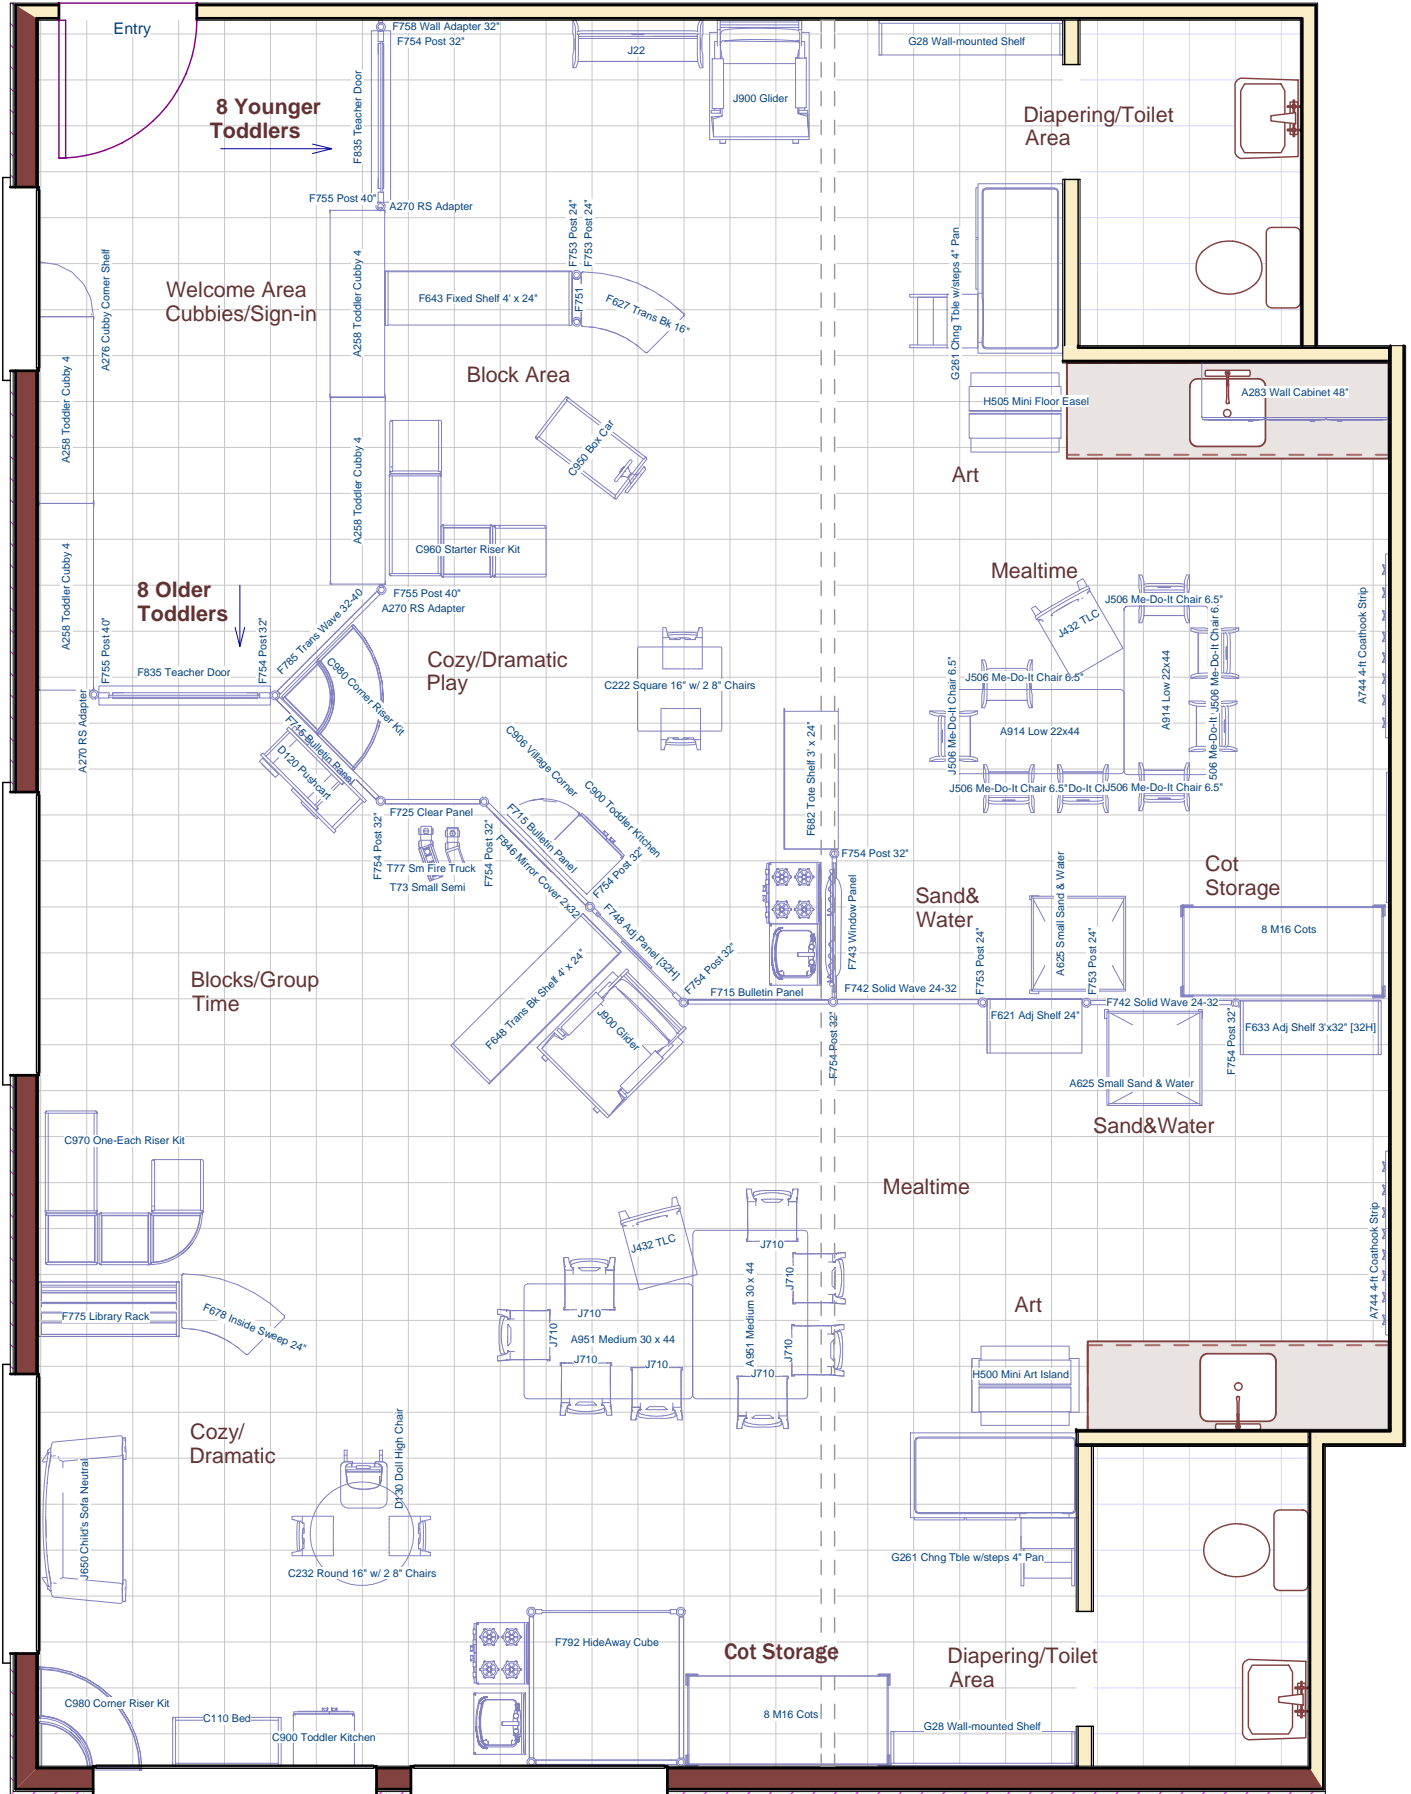

Sample Early Headstart Room B  
16 Children 12 - 36months  
Approximately 800 sq ft

**Sample Early Headstart Room B**  
**16 Children 12 - 36months**  
**Approximately 800 sq ft**

Sample Early Headstart Room B  
 16 Children 12 - 36months  
 Approximately 800 sq ft

Item #	Description	Qty	Unit Price	Ext. Price
<b>Welcome Area</b>				
A258	Toddler Cubby 4	4	\$535.00	\$2,140.00
A276	Cubby Corner Shelf	1	\$240.00	\$240.00
A270	Roomscapes Adapter Kit	3	\$55.00	\$165.00
F835	Teacher Door	2	\$340.00	\$680.00
F785	Translucent Wave Panel 32" to 40"	1	\$173.00	\$173.00
F755	Roomscapes Post 40"	3	\$30.00	\$90.00
F754	Roomscapes Post 32"	2	\$27.00	\$54.00
F758	Adapter, Wall, 32"	1	\$35.00	\$35.00
<b>Young Toddler Block Area</b>				
F643	Fixed Shelf 4' x 24"	1	\$375.00	\$375.00
F627	Translucent Back Inside Sweep Shelf 16"	1	\$215.00	\$215.00
F753	Roomscapes Post 24"	2	\$24.00	\$48.00
F751	Filler	1	\$5.00	\$5.00
C960	Starter Riser Kit	1	\$395.00	\$395.00
C950	Box Car	1	\$175.00	\$175.00
J22	We-Do-It Bench	1	\$83.00	\$83.00
J900	Community Glider, Blue	1	\$525.00	\$525.00
<b>Young Toddler Diapering Area</b>				
G28	Wall-mounted Shelf	1	\$340.00	\$340.00
g261	Changing Table with steps and 4" Pan	1	\$1,300.00	\$1,300.00
<b>Young Toddler Art Area</b>				
H505	Mini Floor Easel	1	\$280.00	\$280.00
A283	Wall-Mounted Cabinet 48"	1	\$550.00	\$550.00
A744	Coathook Strip 48"	1	\$67.00	\$67.00
<b>Young Toddler Cozy/Dramatic</b>				
C980	Corner Riser Kit	1	\$360.00	\$360.00
C906	Village Corner	1	\$110.00	\$110.00
C900	Toddler Kitchen	1	\$595.00	\$595.00
F682	Tote Shelf 3' x 24"	1	\$415.00	\$415.00
C222	Square Woodcrest Table/2 Chairs 8"	1	\$330.00	\$330.00
<b>Young Toddler Mealtime</b>				
J432	Teacher Chair, 12"	1	\$156.00	\$156.00
A914	Low 22" x 44" MultiTable	2	\$198.00	\$396.00
J506	Me-Do-It Chair 6.5"	8	\$58.00	\$464.00
<b>Young Toddler Sand &amp; Water</b>				
A625	Small Sand & Water Center	1	\$415.00	\$415.00
<b>Young Toddler Cots</b>				
M16	Community Cot(Rest Bed)	8	\$63.00	\$504.00