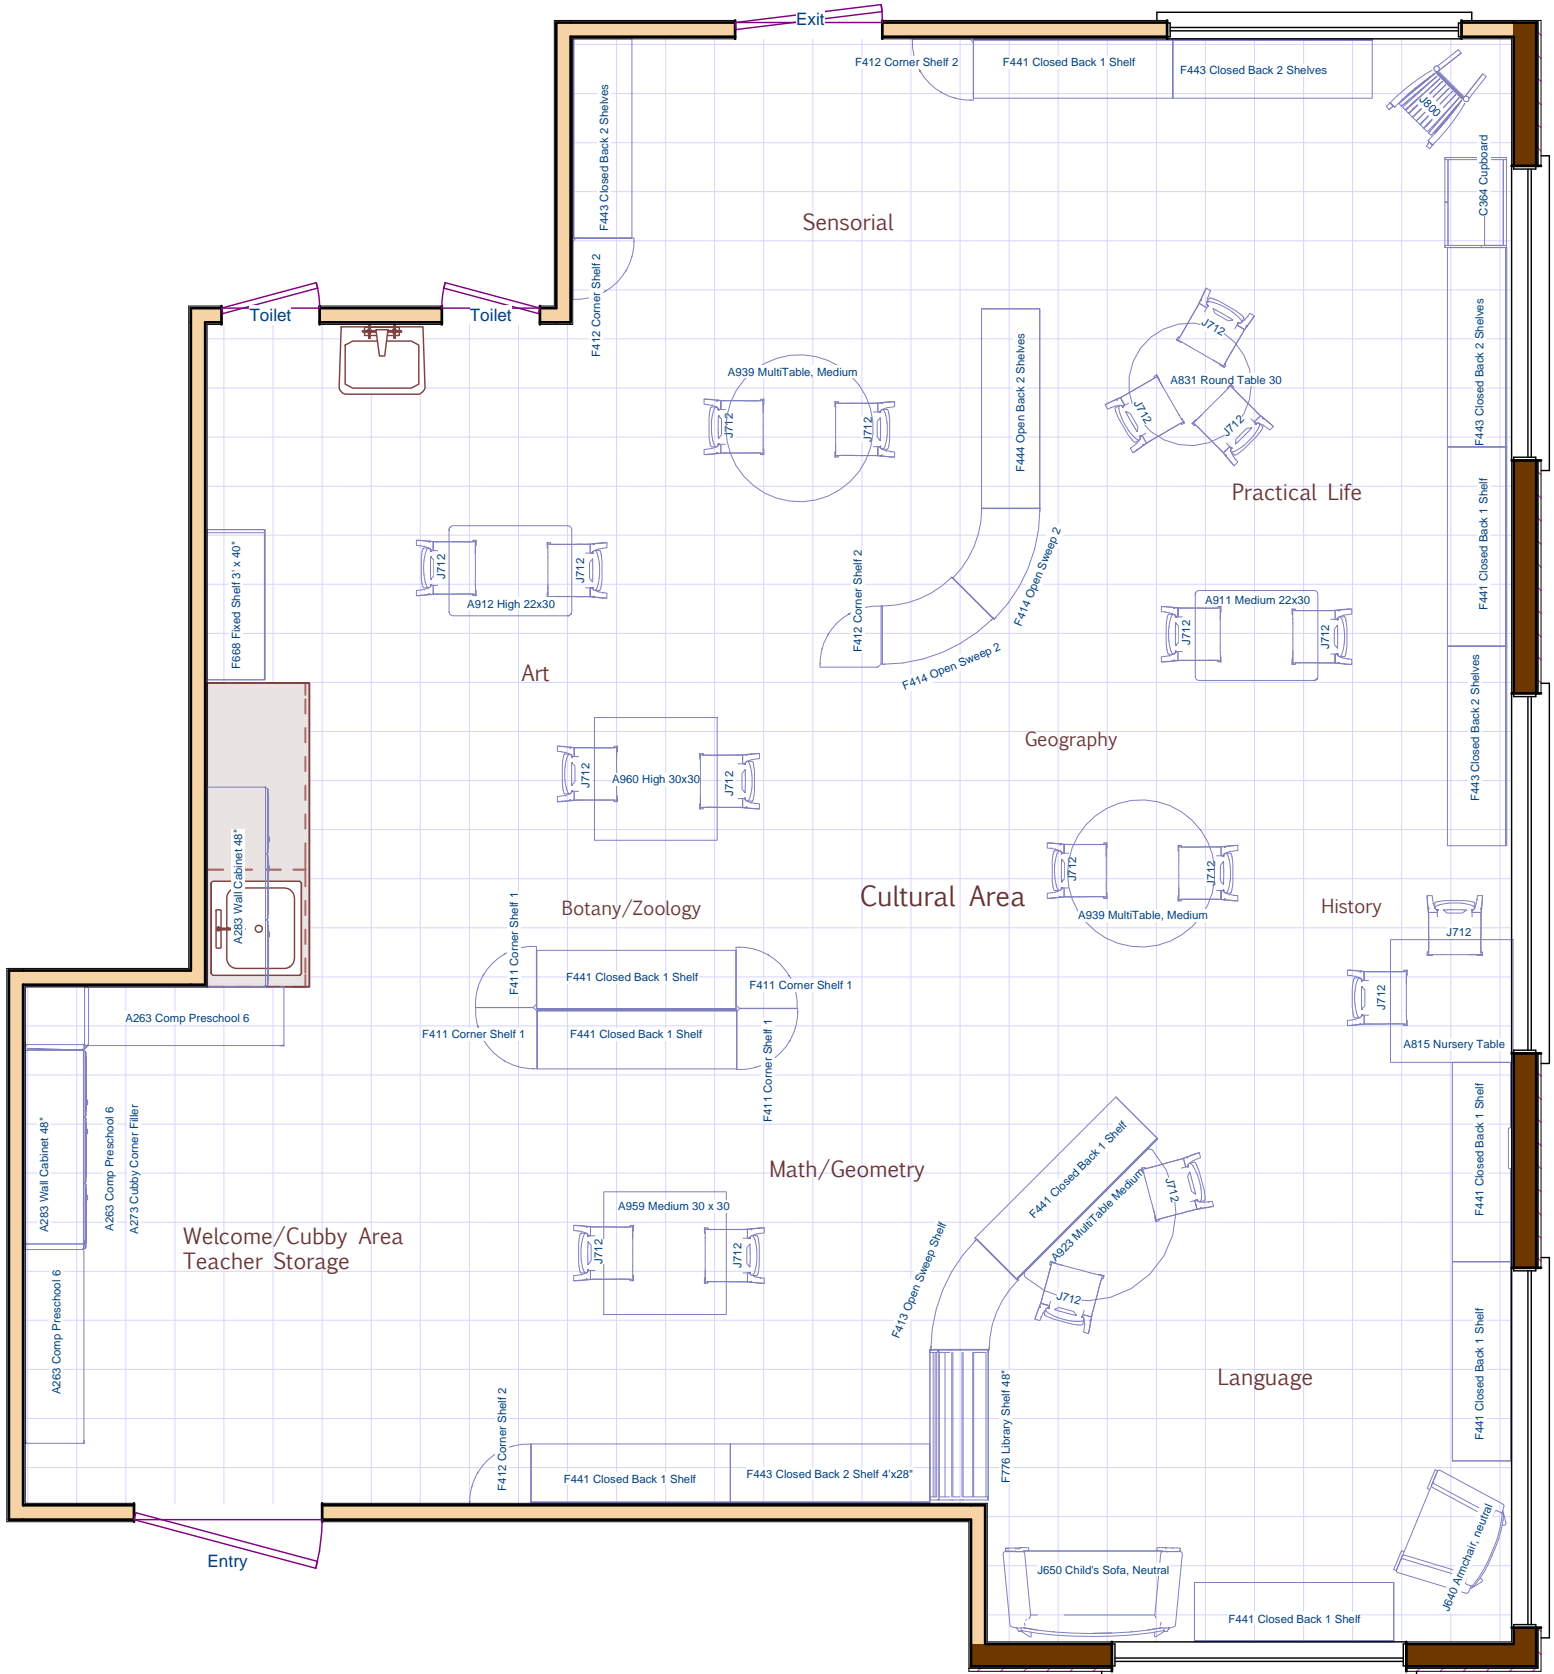

Sample Montessori Early Childhood B

18 Children age 2.5-6 years
(Approximately 670 sq feet)

Need to customize? Call 800.777.4244 or
email Sales@CommunityPlaythings.com

Sample Montessori Early Childhood B

18 Children age 2.5-6 years
(Approximately 670 sq feet)

Need to customize? Call 800.777.4244 or
email Sales@CommunityPlaythings.com

Sample Montessori Early Childhood

18 children, 2½-6 yrs

Pricing intended for budgeting purposes only. Contact Community Playthings for a formal quote.