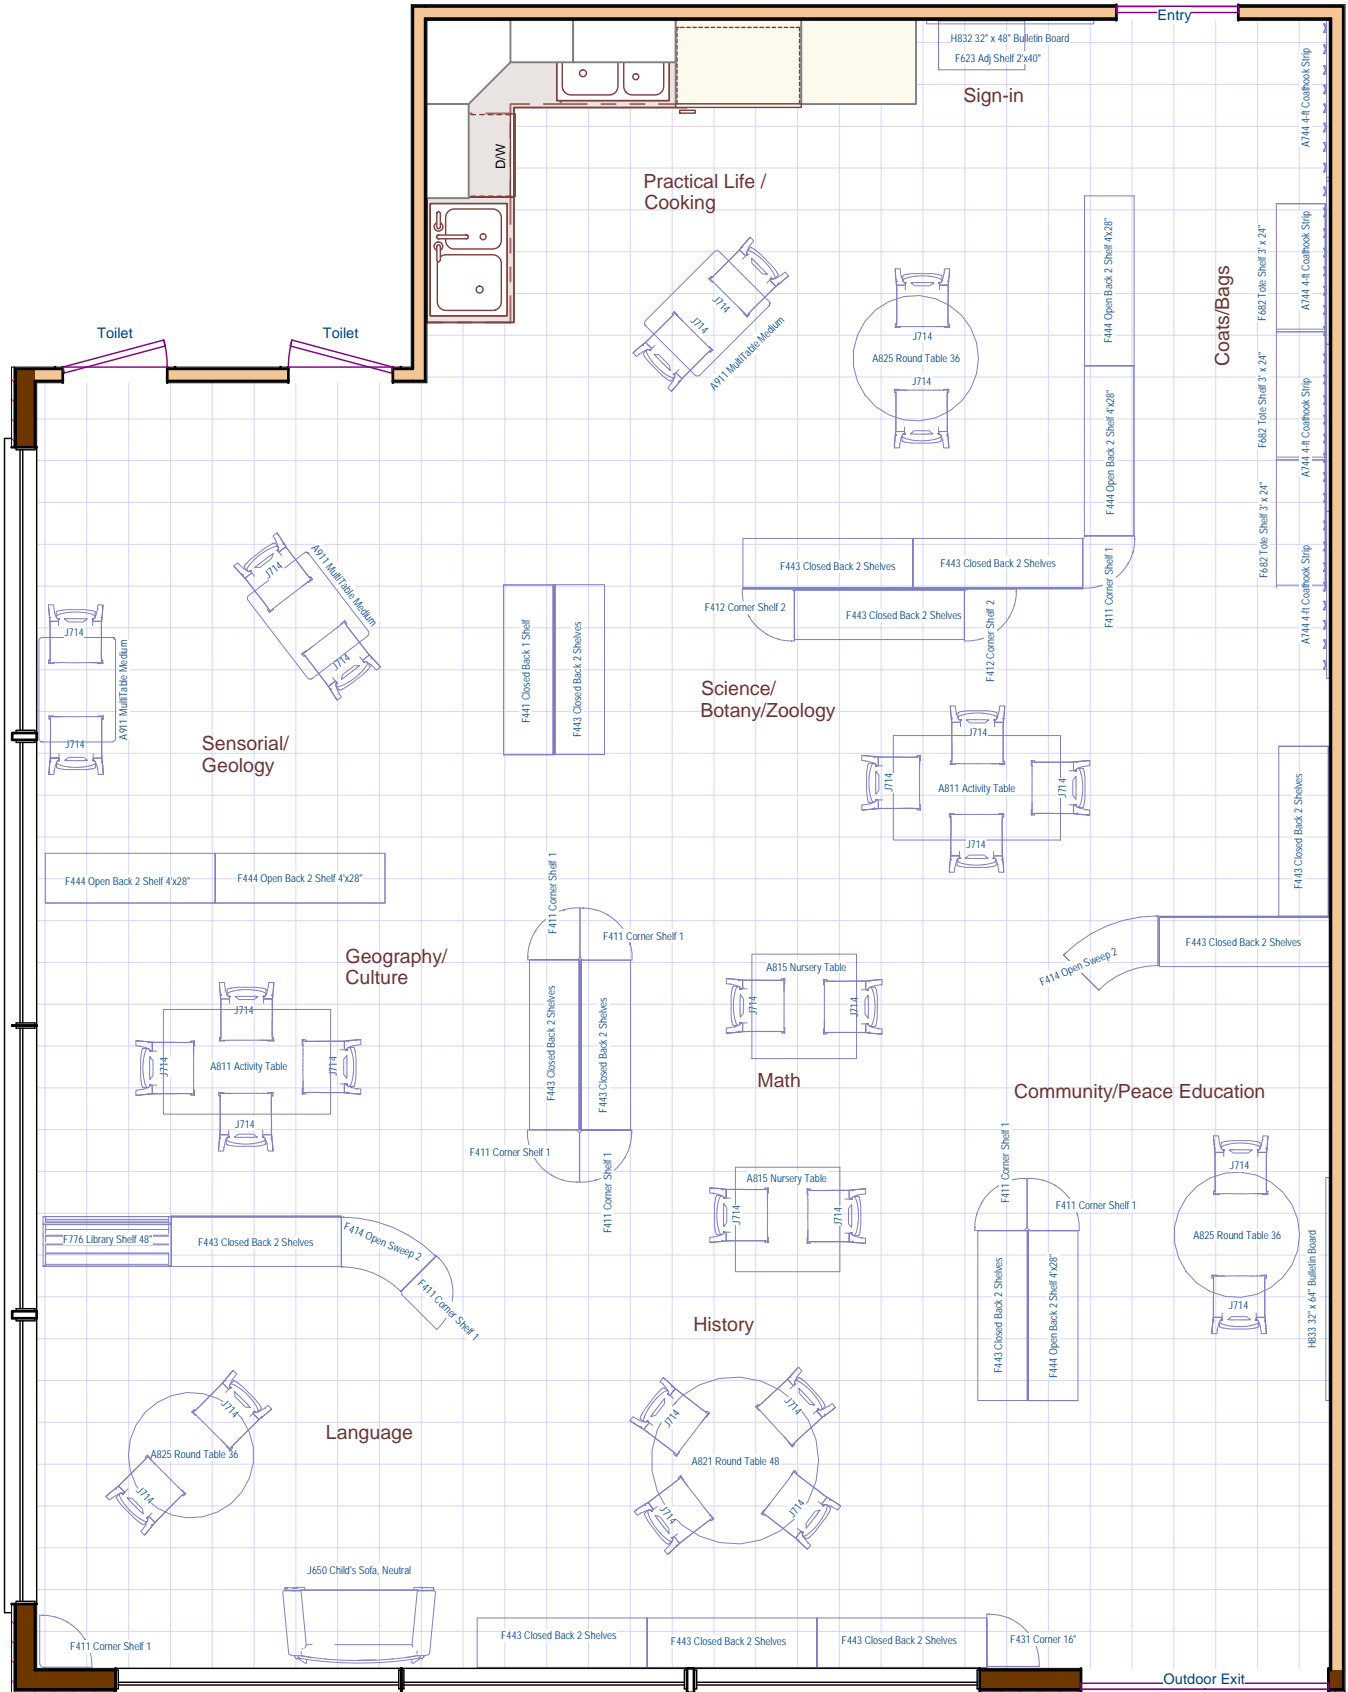

Sample Montessori School Age C

28 Children 6-9yrs
(Approximately 960 sq feet)

Need to customize? Call 800.777.4244 or
email Sales@CommunityPlaythings.com