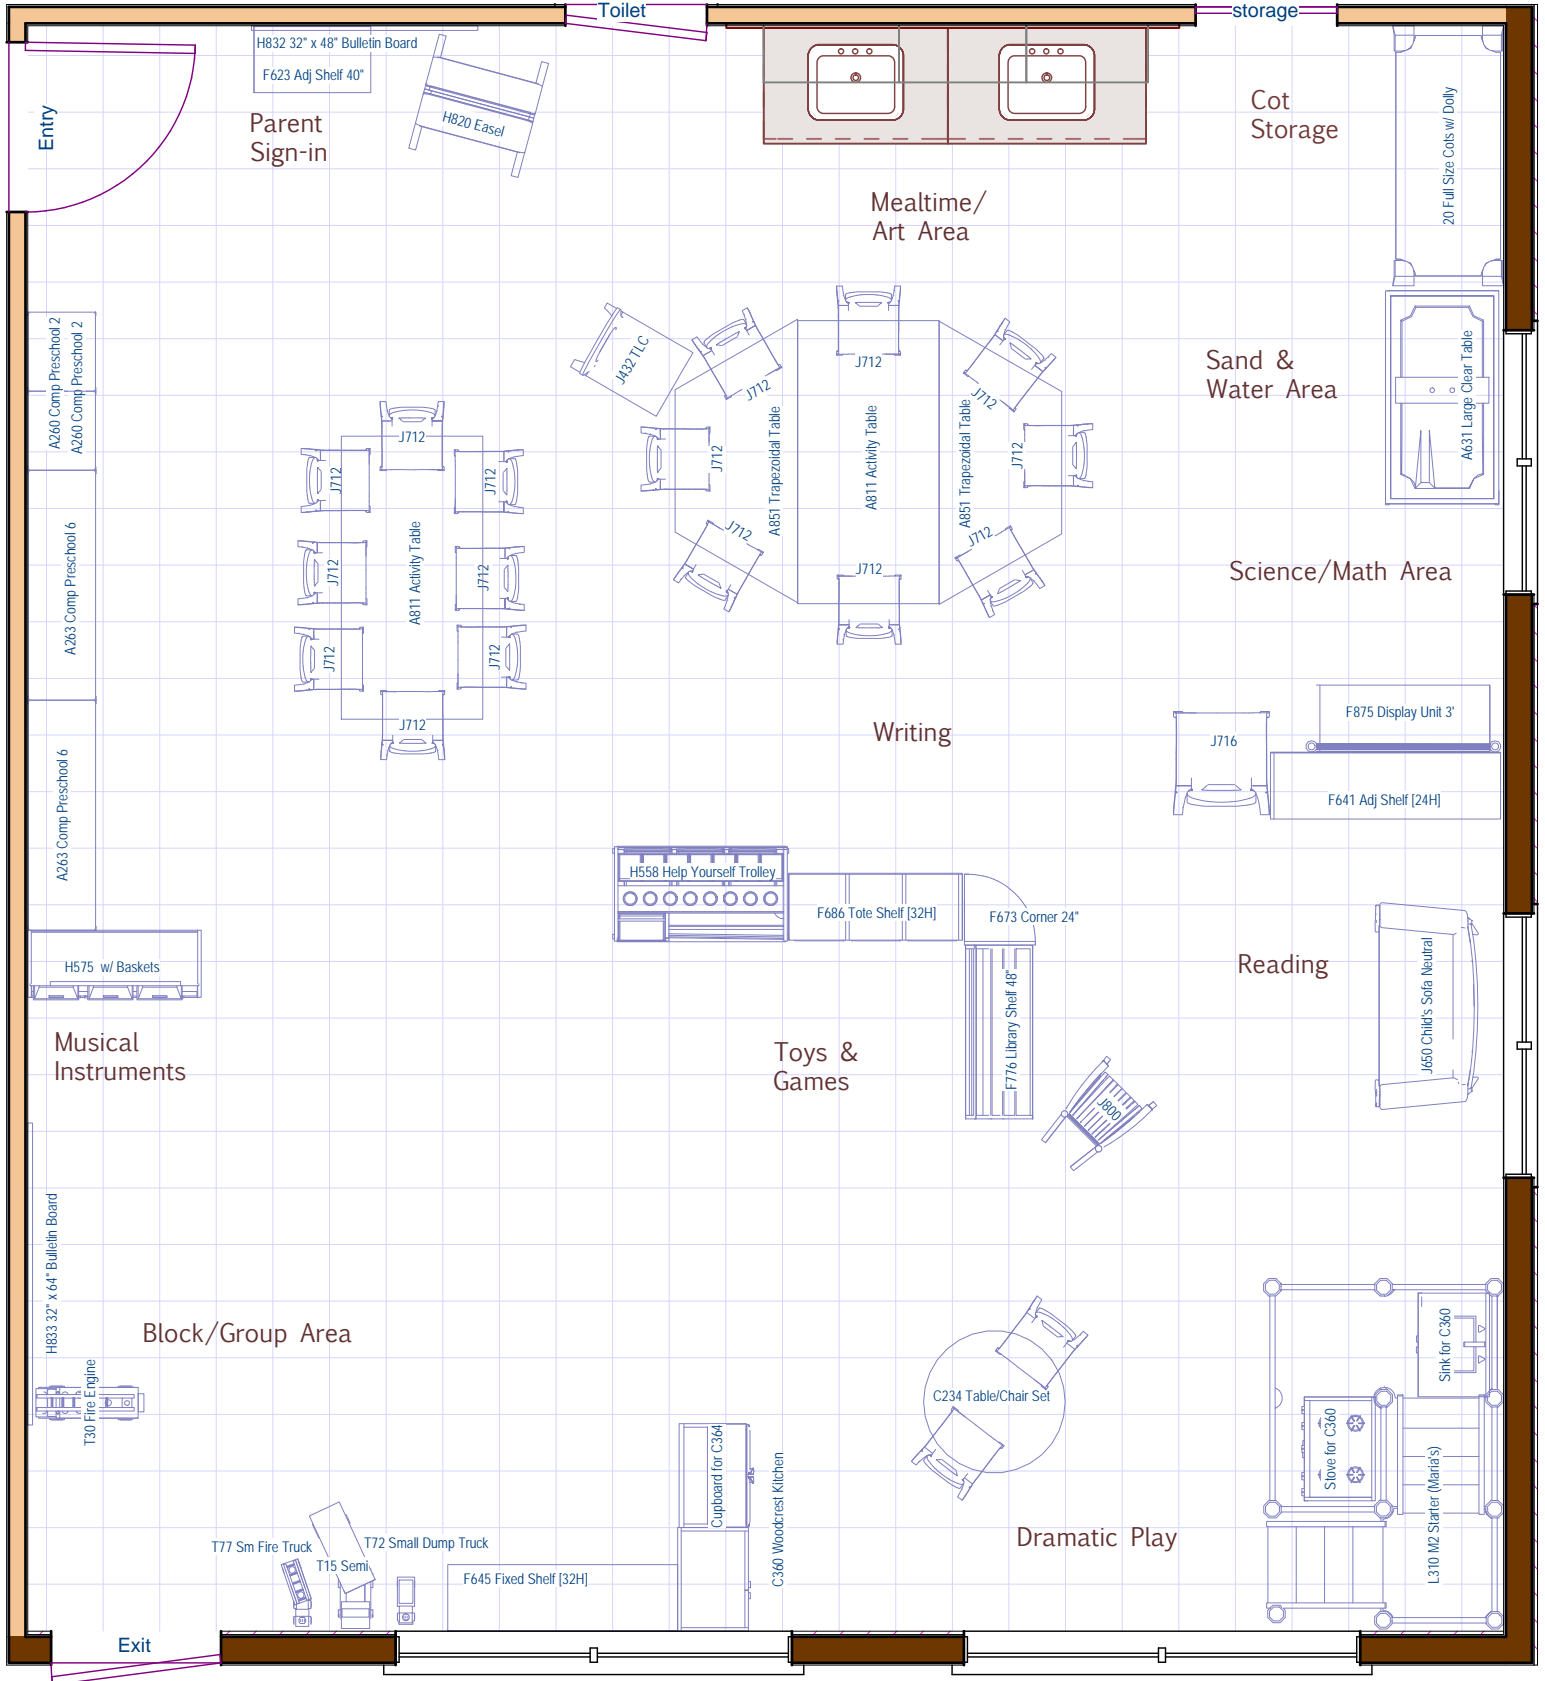

Sample Preschool A

15 Children 3-5 years
(Approximately 578 sq feet)

Need to customize? Call 800.777.4244 or
email Sales@CommunityPlaythings.com