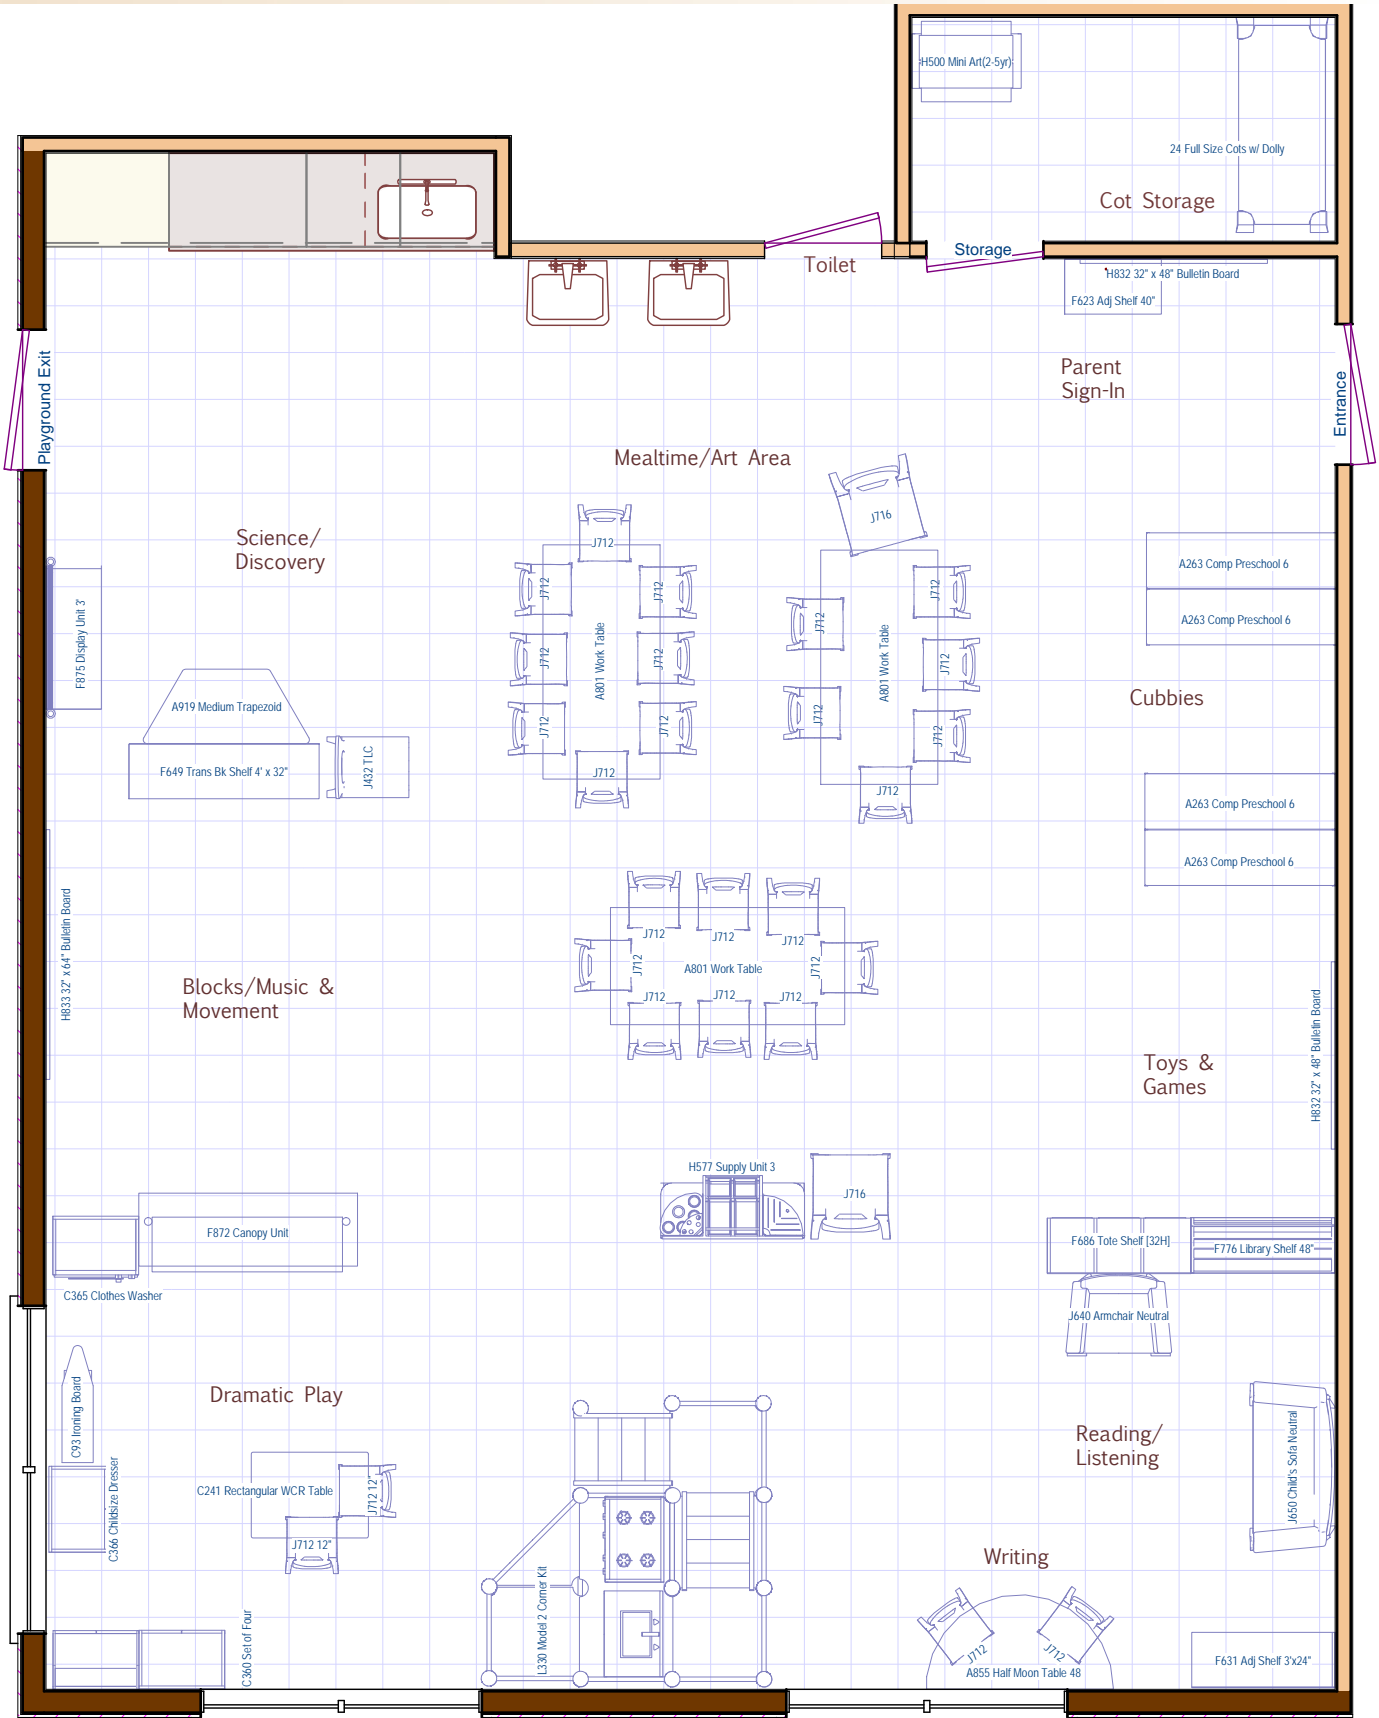

Sample Preschool B

24 Children 3-5 years
(Approximately 665 sq feet)

Need to customize? Call 800.777.4244 or
email Sales@CommunityPlaythings.com