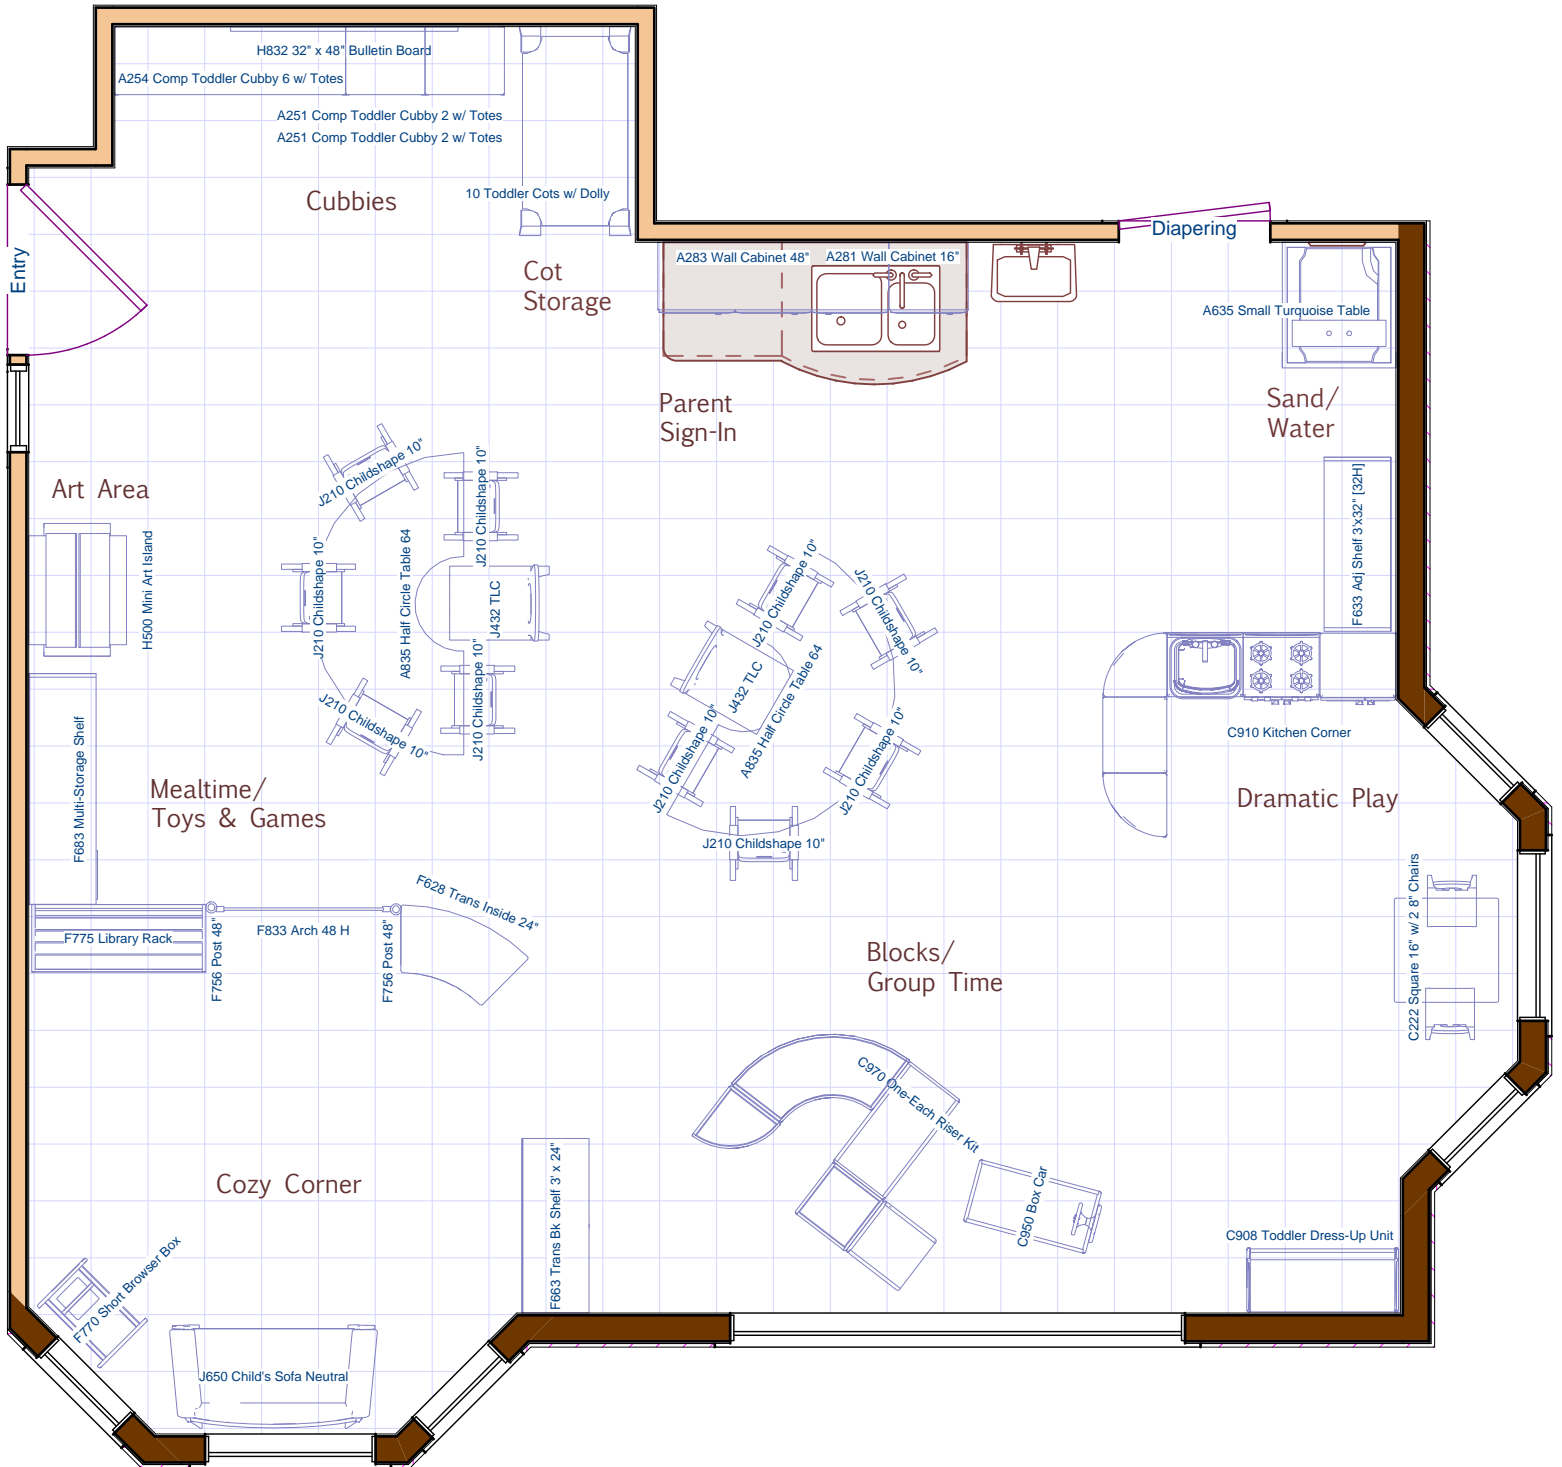

Sample Toddler B

10 Children ages 18-36 months
(Approximately 426 sq feet)

Need to customize? Call 800.777.4244 or
email Sales@CommunityPlaythings.com