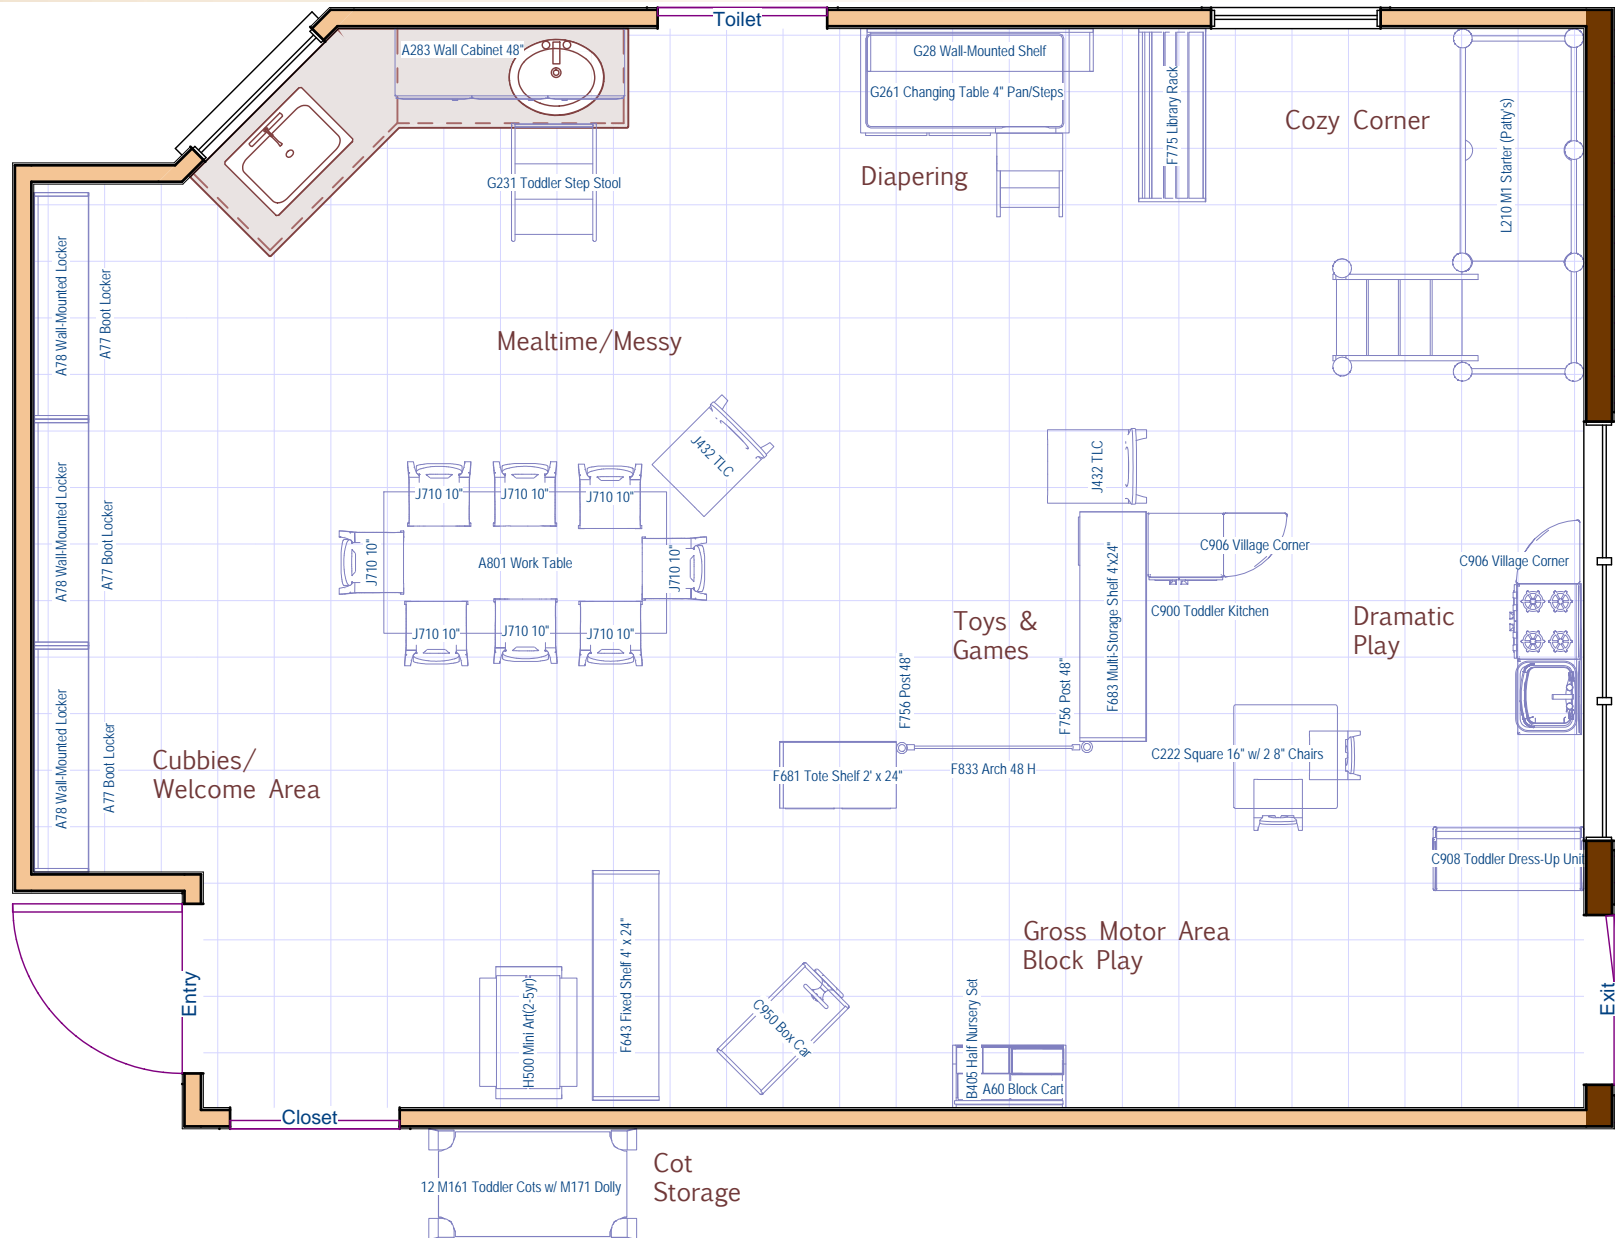

Sample Toddler C

8 Children 24-36months
(Approximately 390 sq feet)

Need to customize? Call 800.777.4244 or
email Sales@CommunityPlaythings.com