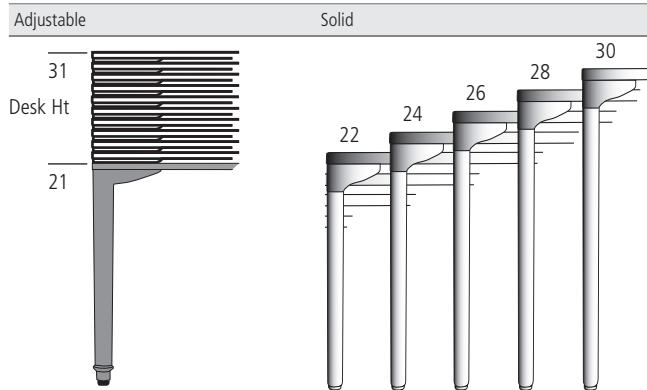

Community Playthings
PO Box 2
Ulster Park, NY 12487

Tel: 800 777 4244
Fax: 800 336 5948

Classroom Desk Leg Heights

Leg Types:

Chair seat should be 10" lower than desk height, to give children enough leg room.