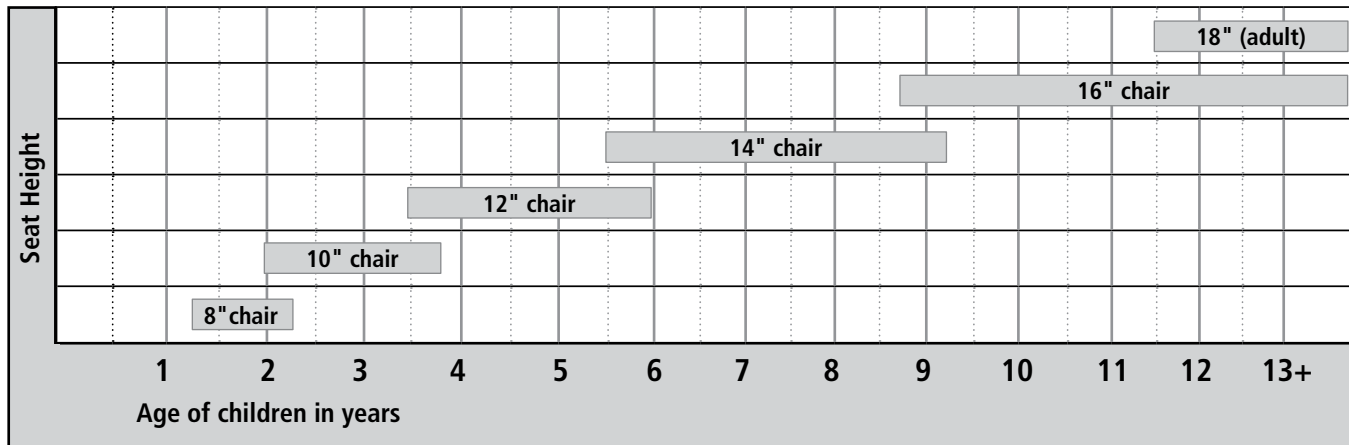

## Classroom Chair Height Guidelines

## Table Top Height Guidelines for Classroom Chairs

| Chair Seat Height | 8"  | 10" | 12" | 14" | 16"     | 18"     |
|-------------------|-----|-----|-----|-----|---------|---------|
| Table Top Height  | 16" | 18" | 20" | 22" | 24"-26" | 26"-30" |

## Table Top Height Guidelines for Stools

| Seat Height      | 8"-10"  | 10"-12" | 12"-14" | 14"-16" |
|------------------|---------|---------|---------|---------|
| Table Top Height | 16"-18" | 18"-20" | 20"-22" | 22"-26" |

## Table Leg Options (dimensions in inches)