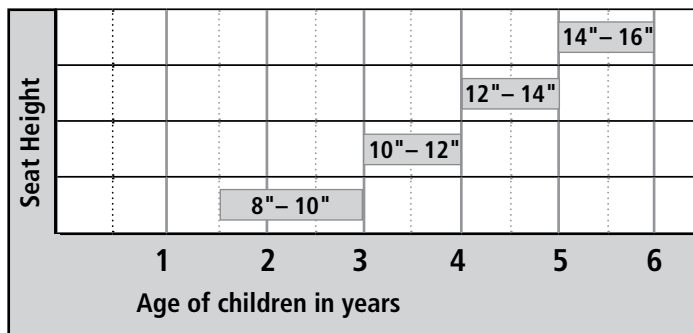

## Classroom Chair Height Guidelines

## Table Top Height Guidelines for Classroom Chairs

| Chair Seat Height | 8"  | 10" | 12" | 14" | 16"     | 18"     |
|-------------------|-----|-----|-----|-----|---------|---------|
| Table Top Height  | 16" | 18" | 20" | 22" | 24"-26" | 26"-30" |

## Table Top Height Guidelines for Stools

| Seat Height      | 8"-10"  | 10"-12" | 12"-14" | 14"-16" |
|------------------|---------|---------|---------|---------|
| Table Top Height | 16"-18" | 18"-20" | 20"-22" | 22"-26" |

## Table Leg Options (dimensions in inches)